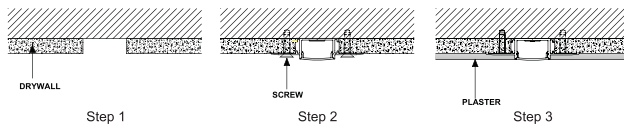

INSTALLATION