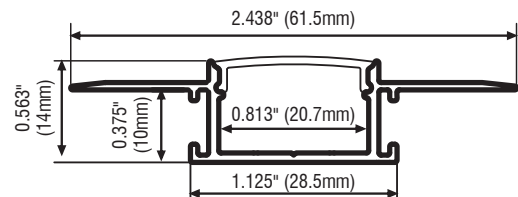

INSTALLATION