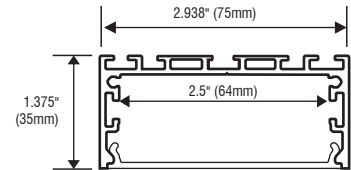

CH-048-R1-F

EXTRUDED ALUMINUM MOUNTING CHANNEL

Fixture Type: _____

Project: _____

Location: _____

PRODUCT FEATURES

- Available in 2 meter sections
- Extruded aluminum construction
- Anodized matte finish
- Consult factory for custom lengths & finishes

SPECIFICATIONS

Model	CH-048-R1-F
Length	78.74" (2m)
Overall Width	2.938" (75mm)
Internal Width	2.5" (64mm)
Height	1.375" (35mm)

White lens (WH)

2M Suspension cable (SP)

Mounting clip (CP)

90° L-connector

End cap without hole

90° connector

T-connector

90° Inside L-connector

ORDERING INFORMATION

Example: **CH048R1F-2-WH-SP-EC**