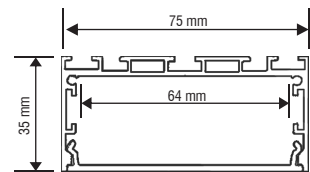

### SPECIFICATIONS

Model	CH-048-R1-F
Length	2 meters
Overall Width	75mm (2-15/16")
Internal Width	64mm (2-1/2")
Height	35mm (1-3/8")

White lens (WH)

2M Suspension cable (SP)

Mounting clip (CP)

90° L-connector

End cap without hole

90° connector

T-connector

90° Inside L-connector