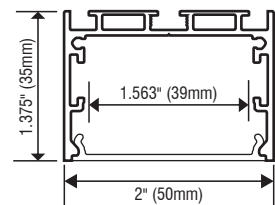

CH-046-R-E

EXTRUDED ALUMINUM MOUNTING CHANNEL

Fixture Type: _____

Project: _____

Location: _____

PRODUCT FEATURES

- Available in 2 meter sections
- Extruded aluminum construction
- Anodized matte finish
- Consult factory for custom lengths & finishes

SPECIFICATIONS

Model	CH-046-R-E
Length	78.74" (2m)
External Width	2" (50mm)
Internal Width	1.563" (39mm)
Height	1.375" (35mm)

White lens (WH)

2M Suspension cable (SP)

Mounting Clip (CP)

90° L-connector

End cap without hole

90° connector

T-connector

90° Inside L-connector

ORDERING INFORMATION

Example: **CH046RE-2-WH-CP-EC**