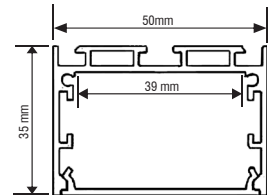

CH-046-R-E

EXTRUDED ALUMINUM MOUNTING CHANNEL

Fixture Type: _____

Project: _____

Location: _____

PRODUCT FEATURES

- Available in 2 meter sections
- Extruded aluminum construction
- Anodized matte finish
- Consult factory for custom lengths & finishes

SPECIFICATIONS

Model	CH-046-R-E
Length	2 meters
External Width	50mm (2")
Internal Width	39mm (1-9/16")
Height	35mm (1-3/8")

White lens (WH)

2M Suspension cable (SP)

Mounting Clip (CP)

90° L-connector

End cap without hole

90° connector

T-connector

90° Inside L-connector

ORDERING INFORMATION

Example: **CH046RE-2-WH-CP-EC**