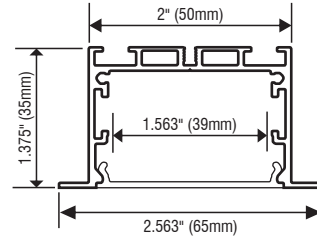

CH-045-R-E

EXTRUDED ALUMINUM MOUNTING CHANNEL

Fixture Type: _____

Project: _____

Location: _____

PRODUCT FEATURES

- Available in 2 meter sections
- Extruded aluminum construction
- Anodized matte finish
- Consult factory for custom lengths & finishes

SPECIFICATIONS

Model	CH-045-R-E
Length	78.74" (2m)
Overall Width	2.563" (65mm)
Internal Width	1.563" (39mm)
Height	1.375" (35mm)

White lens (WH)

Mounting Clip (CP)

End cap without hole

ORDERING INFORMATION