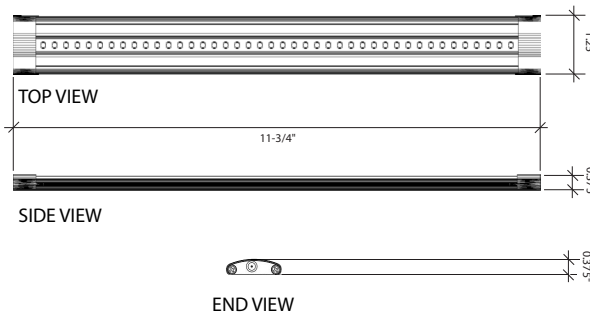

# BLADE™ WHITE (INDOOR)

BLADE-SERIES | 12" LED FIXTURE

Fixture Type: \_\_\_\_\_

Project: \_\_\_\_\_

Location: \_\_\_\_\_

## PRODUCT FEATURES

- Dimmable
- 50,000 hour life
- UL-listed for indoor
- Machined aluminum construction
- Connect up to 12ft per power feed\*
- Built-in pivot clips for angle adjustment
- For use with 24V power supplies
- Includes a Blade Straight Coupler

## DIMENSIONS

## SPECIFICATIONS

|                 |                               |
|-----------------|-------------------------------|
| Model           | BL12-WH                       |
| Input Voltage   | 24VDC / Constant Voltage      |
| Beam Angle      | 120°                          |
| Color Temp      | 3000K                         |
| Dimensions      | 11-3/4" × 1-1/4" × 3/8"       |
| CRI             | 84                            |
| Diode           | 2835                          |
| Diode Count     | 49                            |
| Lumens          | 480                           |
| Dimming Options | PWM, Triac, 0-10V, Hi-lume    |
| Temp Range      | -40°F (-40°C) to 149°F (65°C) |
| Average Watts   | 5W                            |
| Lens            | Frosted Acrylic               |