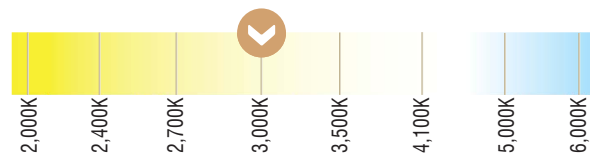

KELVIN COLOR TEMPERATURE SCALE