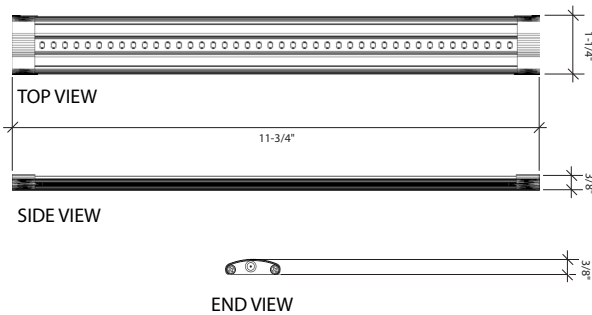

# BLADE™ WHITE (INDOOR)

BLADE-SERIES | 12" LED FIXTURE

Fixture Type: \_\_\_\_\_

Project: \_\_\_\_\_

Location: \_\_\_\_\_

## PRODUCT FEATURES

- Dimmable
- 50,000 hour life
- UL-listed for indoor
- Machined aluminum construction
- Connect up to 12ft per power feed\*
- Built-in pivot clips for angle adjustment
- For use with 24V power supplies
- Includes a Blade Straight Coupler

## DIMENSIONS

## SPECIFICATIONS

Model	BL12-WH
Input Voltage	24VDC / Constant Voltage
Beam Angle	120°
Color Temp	3000K
Dimensions	11-3/4"L x 1-1/4"W x 3/8"H
CRI	84
Diode	2835
Diode Count	49
Lumens	480
Dimming Options	PWM, Triac, 0-10V, Hi-lume
Temp Range	-40°F (-40°C) to 149°F (65°C)
Average Watts	5W
Lens	Frosted Acrylic