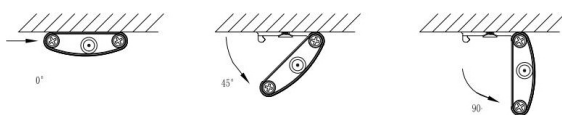

## DIMENSIONS

## SPECIFICATIONS

|                 |                               |
|-----------------|-------------------------------|
| Model           | BL12-WH                       |
| Input Voltage   | 24VDC / Constant Voltage      |
| Beam Angle      | 120°                          |
| Color Temp      | 3000K                         |
| Dimensions      | 11-3/4" × 1-1/4" × 3/8"       |
| CRI             | 84                            |
| Diode           | 2835                          |
| Diode Count     | 49                            |
| Lumens          | 480                           |
| Dimming Options | PWM, Triac, 0-10V, Hi-lume    |
| Temp Range      | -40°F (-40°C) to 149°F (65°C) |
| Average Watts   | 5W                            |
| Lens            | Frosted Acrylic               |

## APPLICATION

\*Blade includes a Blade Straight Coupler. Each Blade Straight Coupler adds 0.563" (14mm) to the overall length of the run.