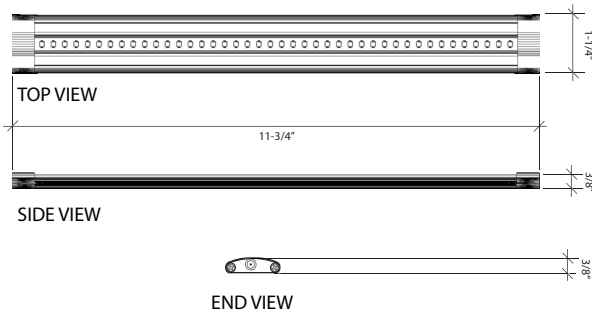

# BLADE™ WHITE (INDOOR)

BLADE-SERIES | 12" LED FIXTURE

Fixture Type: \_\_\_\_\_

Project: \_\_\_\_\_

Location: \_\_\_\_\_

## PRODUCT FEATURES

- Dimmable
- 50,000 hour life
- UL-listed for indoor
- Machined aluminum construction
- Connect up to 12ft per power feed
- Built-in pivot clips for angle adjustment
- For use with 24V power supplies

## DIMENSIONS

## SPECIFICATIONS

Model	BL12-WH
Input Voltage	24V DC / Constant Voltage
Beam Angle	120°
Color Temp	3000K
Dimensions	11-3/4"L x 1-1/4"W x 3/8"H
CRI	84
Diode	Epistar 2835
Diode Count	49
Lumens	480
Dimming Options	PWM, Triac, 0-10V, Hi-lume
Temp Range	-40°F (-40°C) to 149°F (65°C)
Average Watts	5W
Lens	Frosted Acrylic