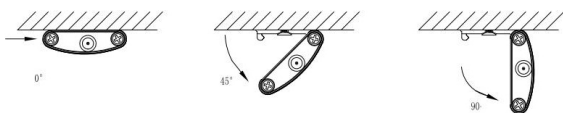

## PRODUCT FEATURES

- Dimmable
- 50,000 hour life
- UL-listed for indoor
- Machined aluminum construction
- Connect up to 12ft per power feed\*
- Built-in pivot clips for angle adjustment
- For use with 24V power supplies
- Includes a Blade Straight Coupler

## DIMENSIONS

## SPECIFICATIONS

Model	BL12-WH
Input Voltage	24VDC / Constant Voltage
Beam Angle	120°
Color Temp	3000K
Dimensions	11-3/4"L x 1-1/4"W x 3/8"H
CRI	84
Diode	2835
Diode Count	49
Lumens	480
Dimming Options	PWM, Triac, 0-10V, Hi-lume
Temp Range	-40°F (-40°C) to 149°F (65°C)
Average Watts	5W
Lens	Frosted Acrylic

## APPLICATION

\*Blade includes a Blade Straight Coupler. Each Blade Straight Coupler adds 14mm (9/16") to the overall length of the run.