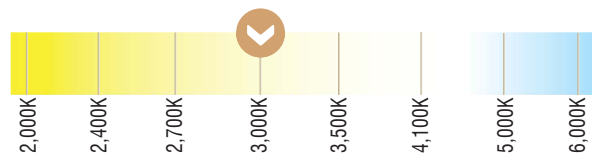

KELVIN COLOR TEMPERATURE SCALE