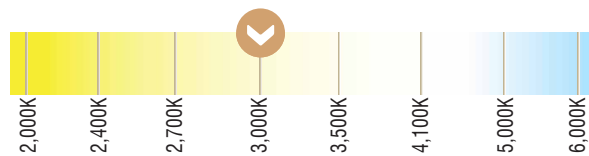

KELVIN COLOR TEMPERATURE SCALE