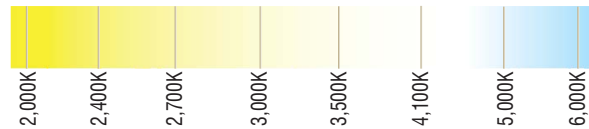

MAX™ 100 (INDOOR)

M-SERIES | LONG DISTANCE | LINEAR LED LIGHTING

Fixture Type: _____

Project: _____

Location: _____

MODEL:	M27K-24V	M3K-24V	M35K-24V	M41K-24V	M5K-24V
Kelvin	2700K	3000K	3500K	4100K	5000K
Lumens	117 lm/ft	122 lm/ft	126 lm/ft	132 lm/ft	137 lm/ft

SPECIFICATIONS

Series	M - Max™ 100 (Indoor)
Input Voltage	24V DC / Constant Voltage
Watts per Foot	0.9W/ft @ Maximum Run Length
Beam Spread	120°
Max Run Length	Unlimited, power every 100ft
Cut Intervals	3.938" (100mm)
Dimensions	0.375" (10mm) × 0.063" (1.3mm)
CRI	90+
Diode	Epistar 3528
Dimming Options	PWM, Triac, 0-10V, DMX, Hi-lume
Temp Range	-40°F (-40°C) to 149°F (65°C)

KELVIN COLOR TEMPERATURE SCALE

TOTAL WATTAGE USED AT EACH LENGTH

1ft	2ft	3ft	4ft	5ft	6ft	7ft	8ft	9ft	10ft	11ft	12ft	13ft	14ft	15ft	16ft	17ft	18ft	19ft	20ft
0.94	1.88	2.82	3.76	4.7	5.64	6.58	7.52	8.46	9.4	10.3	11.3	12.2	13.2	14.1	15	16	16.9	17.9	18.8
21ft	22ft	23ft	24ft	25ft	26ft	27ft	28ft	29ft	30ft	31ft	32ft	33ft	34ft	35ft	36ft	37ft	38ft	39ft	40ft
19.7	20.7	21.6	22.6	23.5	24.4	25.4	26.3	27.3	28.2	29.1	30.1	31	32	32.9	33.8	34.8	35.7	36.7	37.6
41ft	42ft	43ft	44ft	45ft	46ft	47ft	48ft	49ft	50ft	51ft	52ft	53ft	54ft	55ft	56ft	57ft	58ft	59ft	60ft
38.5	39.5	40.4	41.4	42.3	43.2	44.2	45.1	46.1	47	47.9	48.9	49.8	50.8	51.7	52.6	53.6	54.5	55.5	56.4
61ft	62ft	63ft	64ft	65ft	66ft	67ft	68ft	69ft	70ft	71ft	72ft	73ft	74ft	75ft	76ft	77ft	78ft	79ft	80ft
57.3	58.3	59.2	60.2	61.1	62	63	63.9	64.9	65.8	66.7	67.7	68.6	69.6	70.5	71.4	72.4	73.3	74.3	75.2
81ft	82ft	83ft	84ft	85ft	86ft	87ft	88ft	89ft	90ft	91ft	92ft	93ft	94ft	95ft	96ft	97ft	98ft	99ft	100ft
76.1	77.1	78	79	79.9	80.8	81.8	82.7	83.7	84.6	85.5	86.5	87.4	88.4	89.3	90.2	91.2	92.1	93.1	94