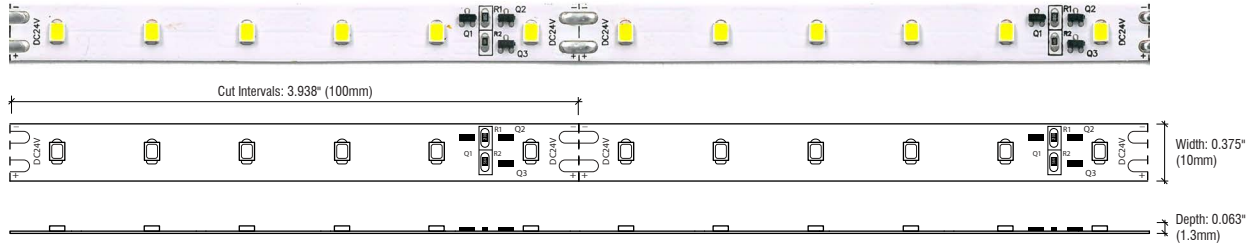

MAX™ 100 (INDOOR)

M-SERIES | LONG DISTANCE | LINEAR LED LIGHTING

Fixture Type: _____

Project: _____

Location: _____

MODEL:	M27K-24V	M3K-24V	M35K-24V	M41K-24V	M5K-24V
Kelvin	2700K	3000K	3500K	4100K	5000K
Lumens	117 lm/ft	122 lm/ft	126 lm/ft	132 lm/ft	137 lm/ft

PRODUCT FEATURES

- Max run length - Up to 100ft per power feed
- 90+ CRI
- Dimmable
- 50,000 hour life
- 5-year warranty
- UL-listed for indoor
- 3M™ industrial adhesive backing
- For use with 24V power supplies

SPECIFICATIONS

Series	M - Max™ 100 (Indoor)
Input Voltage	24V DC / Constant Voltage
Watts per Foot	0.9W/ft @ Maximum Run Length
Beam Spread	120°
Max Run Length	Unlimited, power every 100ft
Cut Intervals	3.938" (100mm)
Dimensions	0.375" (10mm) × 0.063" (1.3mm)
CRI	90+
Diode	Epistar 3528
Dimming Options	PWM, Triac, 0-10V, DMX, Hi-lume
Temp Range	-40°F (-40°C) to 149°F (65°C)

KELVIN COLOR TEMPERATURE SCALE

TOTAL WATTAGE USED AT EACH LENGTH

1ft	2ft	3ft	4ft	5ft	6ft	7ft	8ft	9ft	10ft	11ft	12ft	13ft	14ft	15ft	16ft	17ft	18ft	19ft	20ft
0.94	1.88	2.82	3.76	4.7	5.64	6.58	7.52	8.46	9.4	10.3	11.3	12.2	13.2	14.1	15	16	16.9	17.9	18.8
21ft	22ft	23ft	24ft	25ft	26ft	27ft	28ft	29ft	30ft	31ft	32ft	33ft	34ft	35ft	36ft	37ft	38ft	39ft	40ft
19.7	20.7	21.6	22.6	23.5	24.4	25.4	26.3	27.3	28.2	29.1	30.1	31	32	32.9	33.8	34.8	35.7	36.7	37.6
41ft	42ft	43ft	44ft	45ft	46ft	47ft	48ft	49ft	50ft	51ft	52ft	53ft	54ft	55ft	56ft	57ft	58ft	59ft	60ft
38.5	39.5	40.4	41.4	42.3	43.2	44.2	45.1	46.1	47	47.9	48.9	49.8	50.8	51.7	52.6	53.6	54.5	55.5	56.4
61ft	62ft	63ft	64ft	65ft	66ft	67ft	68ft	69ft	70ft	71ft	72ft	73ft	74ft	75ft	76ft	77ft	78ft	79ft	80ft
57.3	58.3	59.2	60.2	61.1	62	63	63.9	64.9	65.8	66.7	67.7	68.6	69.6	70.5	71.4	72.4	73.3	74.3	75.2
81ft	82ft	83ft	84ft	85ft	86ft	87ft	88ft	89ft	90ft	91ft	92ft	93ft	94ft	95ft	96ft	97ft	98ft	99ft	100ft
76.1	77.1	78	79	79.9	80.8	81.8	82.7	83.7	84.6	85.5	86.5	87.4	88.4	89.3	90.2	91.2	92.1	93.1	94