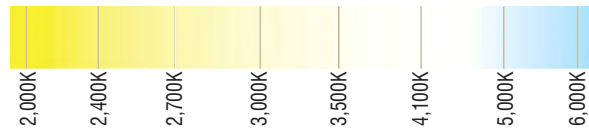

MAX™ 100 (INDOOR)

M-SERIES | LONG DISTANCE | LINEAR LED LIGHTING

Fixture Type: _____

Project: _____

Location: _____

MODEL:	M27K-24V	M3K-24V	M35K-24V	M41K-24V	M5K-24V
Kelvin	2700K	3000K	3500K	4100K	5000K
Lumens	117 lm/ft	122 lm/ft	126 lm/ft	132 lm/ft	137 lm/ft

SPECIFICATIONS

Series	M - Max™ 100 (Indoor)
Input Voltage	24V DC / Constant Voltage
Watts per Foot	0.9W/ft @ Maximum Run Length
Beam Spread	120°
Max Run Length	Unlimited, power every 100ft
Cut Intervals	3-15/16" (100mm)
Dimensions	3/8" (10mm) x 1/16" (1.3mm)
CRI	90+
Diode	Epistar 3528
Dimming Options	PWM, Triac, 0-10V, DMX, Hi-lume
Temp Range	-40°F (-40°C) to 149°F (65°C)

KELVIN COLOR TEMPERATURE SCALE

TOTAL WATTAGE USED AT EACH LENGTH

1ft	2ft	3ft	4ft	5ft	6ft	7ft	8ft	9ft	10ft	11ft	12ft	13ft	14ft	15ft	16ft	17ft	18ft	19ft	20ft
0.94	1.88	2.82	3.76	4.7	5.64	6.58	7.52	8.46	9.4	10.3	11.3	12.2	13.2	14.1	15	16	16.9	17.9	18.8
21ft	22ft	23ft	24ft	25ft	26ft	27ft	28ft	29ft	30ft	31ft	32ft	33ft	34ft	35ft	36ft	37ft	38ft	39ft	40ft
19.7	20.7	21.6	22.6	23.5	24.4	25.4	26.3	27.3	28.2	29.1	30.1	31	32	32.9	33.8	34.8	35.7	36.7	37.6
41ft	42ft	43ft	44ft	45ft	46ft	47ft	48ft	49ft	50ft	51ft	52ft	53ft	54ft	55ft	56ft	57ft	58ft	59ft	60ft
38.5	39.5	40.4	41.4	42.3	43.2	44.2	45.1	46.1	47	47.9	48.9	49.8	50.8	51.7	52.6	53.6	54.5	55.5	56.4
61ft	62ft	63ft	64ft	65ft	66ft	67ft	68ft	69ft	70ft	71ft	72ft	73ft	74ft	75ft	76ft	77ft	78ft	79ft	80ft
57.3	58.3	59.2	60.2	61.1	62	63	63.9	64.9	65.8	66.7	67.7	68.6	69.6	70.5	71.4	72.4	73.3	74.3	75.2
81ft	82ft	83ft	84ft	85ft	86ft	87ft	88ft	89ft	90ft	91ft	92ft	93ft	94ft	95ft	96ft	97ft	98ft	99ft	100ft
76.1	77.1	78	79	79.9	80.8	81.8	82.7	83.7	84.6	85.5	86.5	87.4	88.4	89.3	90.2	91.2	92.1	93.1	94