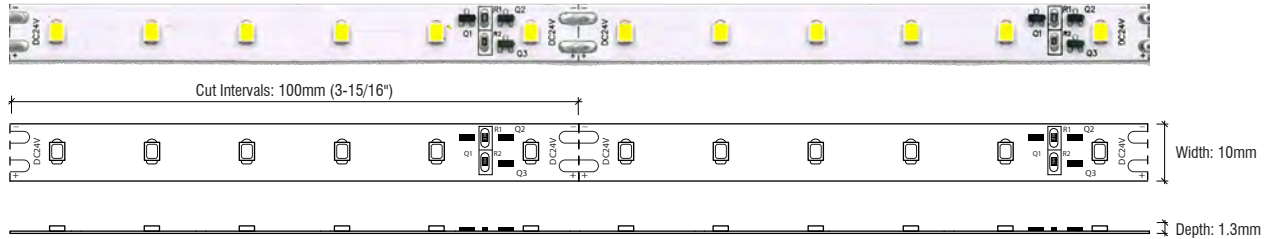

MAX™ 100 (INDOOR)

M-SERIES | LONG DISTANCE | LINEAR LED LIGHTING

Fixture Type: _____

Project: _____

Location: _____

MODEL:	M27K-24V	M3K-24V	M35K-24V	M41K-24V	M5K-24V
Kelvin	2700K	3000K	3500K	4100K	5000K
Lumens	117 lm/ft	122 lm/ft	126 lm/ft	132 lm/ft	137 lm/ft

PRODUCT FEATURES

- Max run length - Up to 100ft per power feed
- 90+ CRI
- Dimmable
- 50,000 hour life
- 5-year warranty
- UL-listed for indoor
- 3M™ industrial adhesive backing
- For use with 24V power supplies

SPECIFICATIONS

Series	M - Max™ 100 (Indoor)
Input Voltage	24V DC / Constant Voltage
Watts per Foot	0.9W/ft @ Maximum Run Length
Beam Spread	120°
Max Run Length	Unlimited, power every 100ft
Cut Intervals	3-15/16" (100mm)
Dimensions	3/8" (10mm) x 1/16" (1.3mm)
CRI	90+
Diode	Epistar 3528
Dimming Options	PWM, Triac, 0-10V, DMX, Hi-lume
Temp Range	-40°F (-40°C) to 149°F (65°C)

KELVIN COLOR TEMPERATURE SCALE

TOTAL WATTAGE USED AT EACH LENGTH

1ft	2ft	3ft	4ft	5ft	6ft	7ft	8ft	9ft	10ft	11ft	12ft	13ft	14ft	15ft	16ft	17ft	18ft	19ft	20ft
0.94	1.88	2.82	3.76	4.7	5.64	6.58	7.52	8.46	9.4	10.3	11.3	12.2	13.2	14.1	15	16	16.9	17.9	18.8
21ft	22ft	23ft	24ft	25ft	26ft	27ft	28ft	29ft	30ft	31ft	32ft	33ft	34ft	35ft	36ft	37ft	38ft	39ft	40ft
19.7	20.7	21.6	22.6	23.5	24.4	25.4	26.3	27.3	28.2	29.1	30.1	31	32	32.9	33.8	34.8	35.7	36.7	37.6
41ft	42ft	43ft	44ft	45ft	46ft	47ft	48ft	49ft	50ft	51ft	52ft	53ft	54ft	55ft	56ft	57ft	58ft	59ft	60ft
38.5	39.5	40.4	41.4	42.3	43.2	44.2	45.1	46.1	47	47.9	48.9	49.8	50.8	51.7	52.6	53.6	54.5	55.5	56.4
61ft	62ft	63ft	64ft	65ft	66ft	67ft	68ft	69ft	70ft	71ft	72ft	73ft	74ft	75ft	76ft	77ft	78ft	79ft	80ft
57.3	58.3	59.2	60.2	61.1	62	63	63.9	64.9	65.8	66.7	67.7	68.6	69.6	70.5	71.4	72.4	73.3	74.3	75.2
81ft	82ft	83ft	84ft	85ft	86ft	87ft	88ft	89ft	90ft	91ft	92ft	93ft	94ft	95ft	96ft	97ft	98ft	99ft	100ft
76.1	77.1	78	79	79.9	80.8	81.8	82.7	83.7	84.6	85.5	86.5	87.4	88.4	89.3	90.2	91.2	92.1	93.1	94