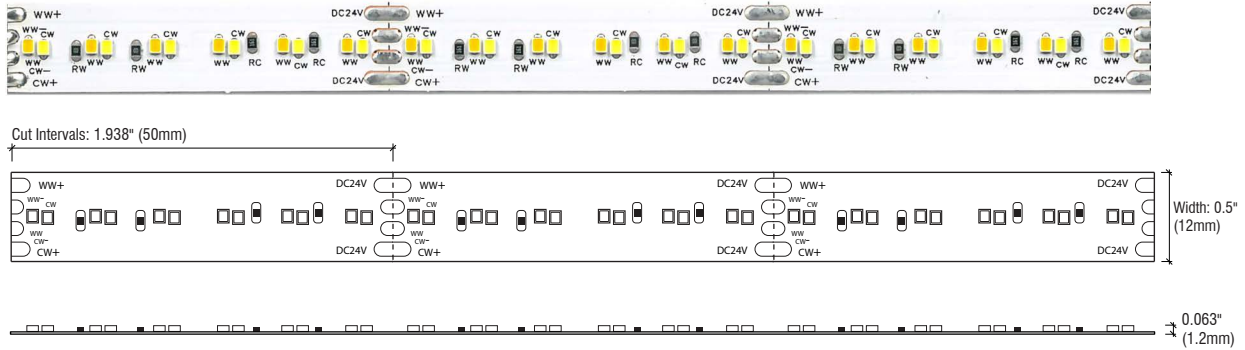

# COLOR TUNING (INDOOR)

CT-SERIES | 4-WIRE | DYNAMIC WHITE

LINEAR LED LIGHTING

Fixture Type: \_\_\_\_\_

Project: \_\_\_\_\_

Location: \_\_\_\_\_

## PRODUCT FEATURES

- Ability to Mix Kelvin Temperatures
- 90+ CRI
- Dimmable
- 50,000 Hour Life
- 5-Year Warranty
- UL-Listed for Indoor
- 3M™ Industrial Adhesive Backing
- For Use with 24V Power Supplies
- Outdoor Product (IP67) Available

## SPECIFICATIONS

Model	CT1865-24V (Indoor)
Input Voltage	24V DC / Constant Voltage
Watts per Foot	3.6W/ft @ Maximum Run Length
Kelvin Range	1800K-6500K
Lumens	Up to 410 lm/ft
Beam Spread	120°
Max Run Length	Unlimited, power every 20ft
Cut Intervals	1.938" (50mm)
Dimensions	0.5" (12mm) × 0.063" (1.2mm)
CRI	90+
Diode	2016
Dimming Options	PWM, Triac, 0-10V, DMX, Hi-lume
Temp Range	-40°F (-40°C) to 149°F (65°C)

## TOTAL WATTAGE USED AT EACH LENGTH

1ft	2ft	3ft	4ft	5ft	6ft	7ft	8ft	9ft	10ft	11ft	12ft	13ft	14ft	15ft	16ft	17ft	18ft	19ft	20ft
4.2	8.5	12.7	16.8	21	25.4	29.2	32.9	36.9	40.5	44.2	48	51.4	54.6	57.7	60.7	64.3	67	70.4	71.8