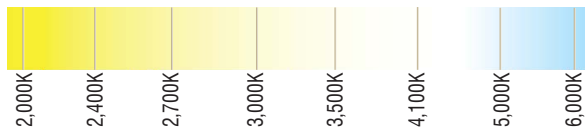

# COLOR TUNING (INDOOR)

CT-SERIES | 4-WIRE | DYNAMIC WHITE

LINEAR LED LIGHTING

Fixture Type: \_\_\_\_\_

Project: \_\_\_\_\_

Location: \_\_\_\_\_

## SPECIFICATIONS

Model	CT1865-24V (Indoor)
Input Voltage	24V DC / Constant Voltage
Watts per Foot	3.6W/ft @ Maximum Run Length
Kelvin Range	1800K-6500K
Lumens	Up to 410 lm/ft
Beam Spread	120°
Max Run Length	Unlimited, power every 20ft
Cut Intervals	1.938" (50mm)
Dimensions	0.5" (12mm) × 0.063" (1.2mm)
CRI	90+
Diode	2016
Dimming Options	PWM, Triac, 0-10V, DMX, Hi-lume
Temp Range	-40°F (-40°C) to 149°F (65°C)

## KELVIN COLOR TEMPERATURE SCALE