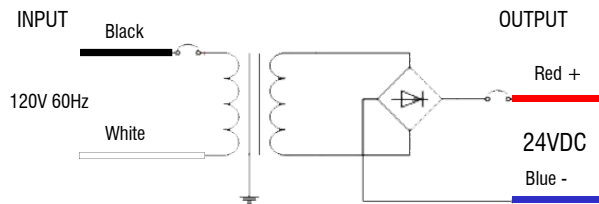

96HDL-24V

96 WATT - 24 VOLT | CLASS 2 POWER SUPPLY

Fixture Type: _____

Project: _____

Location: _____

PRODUCT FEATURES

- Hardwire magnetic power supply
- Primary side dimmable
- Overload and short circuit protection with auto-reset
- Internal wiring compartment
- Rated for indoor and outdoor use
- NEMA 3R black powder coated steel enclosure
- ETL listed
- Class 2

WIRING

DIMENSIONS

SPECIFICATIONS

Model	96HDL-24V
Input Voltage	120V AC
Output Voltage	24V DC / Constant Voltage
Max. Wattage	96W
Temp Range	-20°F ~ 140°F
Dimensions W*H*D	4" x 8-3/4" x 1-1/2"
Classification	Class 2
Enclosure	NEMA 3R