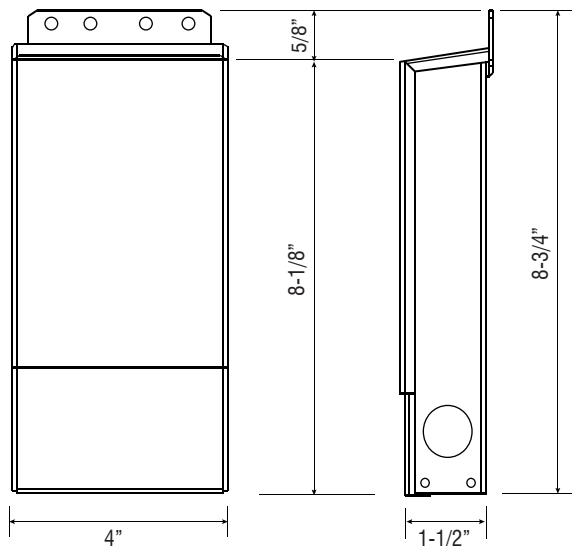

96HDL-24V

96 WATT - 24 VOLT | CLASS 2 POWER SUPPLY

Fixture Type: _____

Project: _____

Location: _____

PRODUCT FEATURES

- Hardwire magnetic power supply
- Primary side dimmable
- Overload and short circuit protection with auto-reset
- Internal wiring compartment
- Rated for indoor and outdoor use
- NEMA 3R black powder coated steel enclosure
- ETL listed
- Class 2

WIRING

DIMENSIONS

SPECIFICATIONS

Model	96HDL-24V
Input Voltage	120V AC
Output Voltage	24V DC / Constant Voltage
Max. Wattage	96W
Temp Range	-20°F ~ 140°F
Dimensions W*H*D	4" x 8-3/4" x 1-1/2"
Classification	Class 2
Enclosure	NEMA 3R