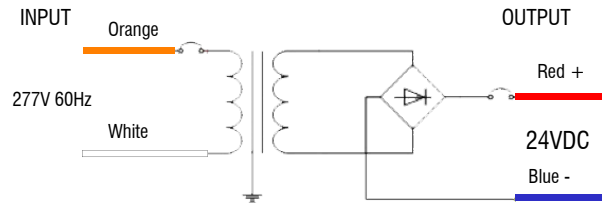

96HDL-24V-277

96 WATT - 24 VOLT | 277 VOLT INPUT

CLASS 2 POWER SUPPLY

Fixture Type: _____

Project: _____

Location: _____

PRODUCT FEATURES

- Hardwire magnetic power supply
- Primary side dimmable
- Overload and short circuit protection with auto-reset
- Internal wiring compartment
- Rated for indoor and outdoor use
- NEMA 3R black powder coated steel enclosure
- ETL listed
- Class 2

WIRING

DIMENSIONS

SPECIFICATIONS

Model	96HDL-24V-277
Input Voltage	277V AC
Output Voltage	24V DC / Constant Voltage
Max. Wattage	96W
Temp Range	-20°F ~ 140°F
Dimensions W*H*D	4" x 8-3/4" x 1-1/2"
Classification	Class 2
Enclosure	NEMA 3R