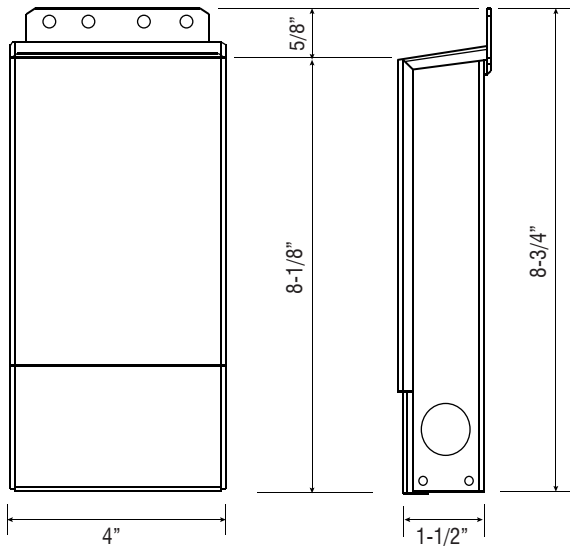

# 96HDL-24V-277

96 WATT - 24 VOLT | 277 VOLT INPUT

CLASS 2 POWER SUPPLY

Fixture Type: \_\_\_\_\_

Project: \_\_\_\_\_

Location: \_\_\_\_\_

### PRODUCT FEATURES

- Hardwire magnetic power supply
- Primary side dimmable
- Overload and short circuit protection with auto-reset
- Internal wiring compartment
- Rated for indoor and outdoor use
- NEMA 3R black powder coated steel enclosure
- ETL listed
- Class 2

### DIMENSIONS

### SPECIFICATIONS

Model	96HDL-24V-277
Input Voltage	277V AC
Output Voltage	24V DC / Constant Voltage
Max. Wattage	96W
Temp Range	-20°F ~ 140°F
Dimensions W*H*D	4" x 8-3/4" x 1-1/2"
Classification	Class 2
Enclosure	NEMA 3R