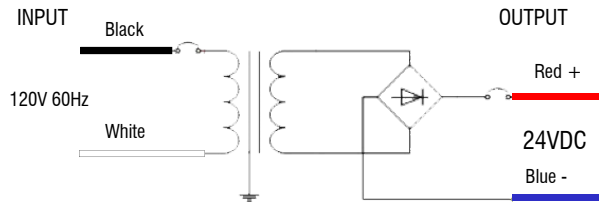

60HD-24V

60 WATT - 24 VOLT | CLASS 2 POWER SUPPLY

Fixture Type: _____

Project: _____

Location: _____

PRODUCT FEATURES

- Hardwire magnetic power supply
- Primary side dimmable
- Overload and short circuit protection with auto-reset
- Internal wiring compartment
- Rated for indoor and outdoor use
- NEMA 3R black powder coated steel enclosure
- ETL listed
- Class 2

WIRING

DIMENSIONS

SPECIFICATIONS

Model	60HD-24V
Input Voltage	120V AC
Output Voltage	24V DC / Constant Voltage
Max. Wattage	60W
Temp Range	-20°F ~ 140°F
Dimensions W*H*D	2-1/8" x 7" x 1-1/2"
Classification	Class 2
Enclosure	NEMA 3R