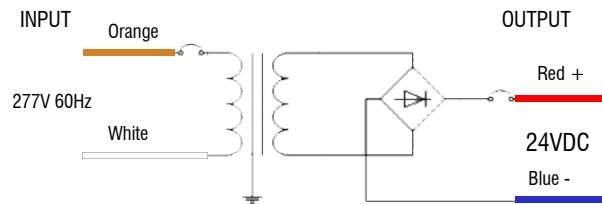

35HD-24V-277

24 WATT - 24 VOLT | 277 VOLT INPUT

CLASS 2 POWER SUPPLY

Fixture Type: _____

Project: _____

Location: _____

PRODUCT FEATURES

- Hardwire Magnetic power supply
- Primary side dimmable
- Overload and short circuit protection with auto-reset
- Internal wiring compartment
- Rated for indoor and outdoor use
- Nema 3R black powder coated steel enclosure
- ETL listed
- Class 2

WIRING

DIMENSIONS

SPECIFICATIONS

Model	35HD-24V-277
Input Voltage	277V AC
Output Voltage	24V DC / Constant Voltage
Max. Wattage	35W
Temp Range	-20°F ~ 140°F
Dimensions W*H*D	2-1/8" x 7" x 1-1/2"
Classification	Class 2
Enclosure	NEMA 3R