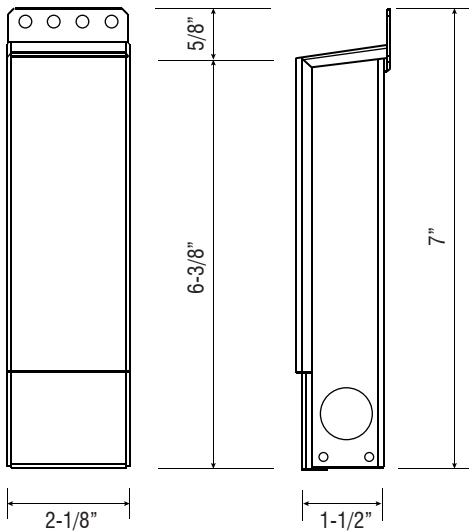

35HD-24V-277

24 WATT - 24 VOLT | 277 VOLT INPUT

CLASS 2 POWER SUPPLY

Fixture Type: _____

Project: _____

Location: _____

PRODUCT FEATURES

- Hardwire Magnetic power supply
- Primary side dimmable
- Overload and short circuit protection with auto-reset
- Internal wiring compartment
- Rated for indoor and outdoor use
- Nema 3R black powder coated steel enclosure
- ETL listed
- Class 2

WIRING

DIMENSIONS

SPECIFICATIONS

Model	35HD-24V-277
Input Voltage	277V AC
Output Voltage	24V DC / Constant Voltage
Max. Wattage	35W
Temp Range	-20°F ~ 140°F
Dimensions W*H*D	2-1/8" x 7" x 1-1/2"
Classification	Class 2
Enclosure	NEMA 3R