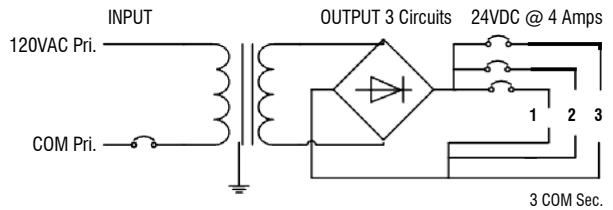

300HD-C2-3-24V

3 X 96 WATT - 24 VOLT | CLASS 2 POWER SUPPLY

Fixture Type: _____

Project: _____

Location: _____

PRODUCT FEATURES

- Hardwire magnetic power supply
- Primary side dimmable
- Primary and secondary side thermal manual reset breakers
- Internal wiring compartment
- Rated for indoor and outdoor use
- NEMA 3R black powder coated steel enclosure
- ETL listed
- Class 2

WIRING

DIMENSIONS

SPECIFICATIONS

Model	300HD-C2-3-24V
Input Voltage	120V AC
Output Voltage	24V DC / Constant Voltage
Max. Wattage	3 X 96W
Temp Range	-20°F ~ 140°F
Dimensions W*H*D	5-11/16" x 11-3/16" x 3-7/16"
Classification	Class 2
Enclosure	NEMA 3R