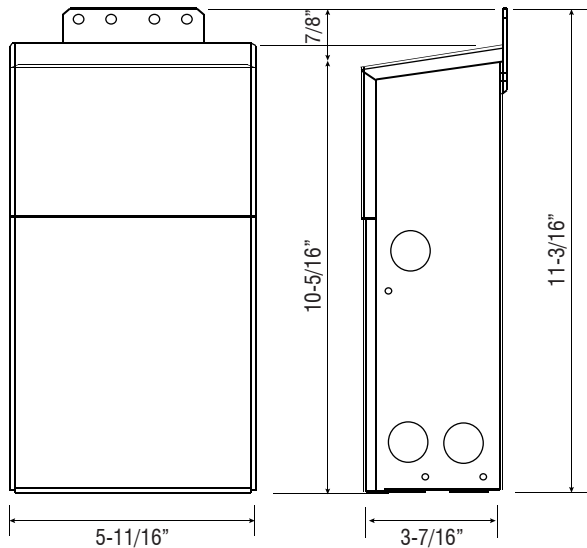

300HD-C2-3-24V

3 X 96 WATT - 24 VOLT | CLASS 2 POWER SUPPLY

Fixture Type: _____

Project: _____

Location: _____

PRODUCT FEATURES

- Hardwire magnetic power supply
- Primary side dimmable
- Primary and secondary side thermal manual reset breakers
- Internal wiring compartment
- Rated for indoor and outdoor use
- NEMA 3R black powder coated steel enclosure
- ETL listed
- Class 2

WIRING

DIMENSIONS

SPECIFICATIONS

Model	300HD-C2-3-24V
Input Voltage	120V AC
Output Voltage	24V DC / Constant Voltage
Max. Wattage	3 X 96W
Temp Range	-20°F ~ 140°F
Dimensions W*H*D	5-11/16" x 11-3/16" x 3-7/16"
Classification	Class 2
Enclosure	NEMA 3R