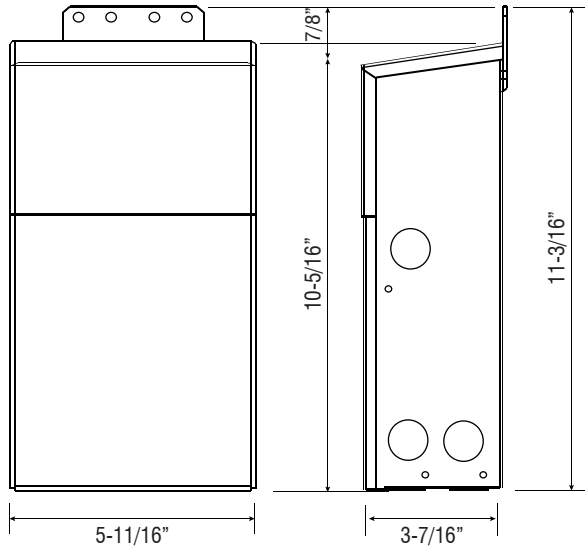

# 300HD-C2-3-24V-277

3 X 96 WATT - 24 VOLT | 277 VOLT INPUT

CLASS 2 WALL POWER SUPPLY

Fixture Type: \_\_\_\_\_

Project: \_\_\_\_\_

Location: \_\_\_\_\_

## PRODUCT FEATURES

- Hardwire magnetic power supply
- Primary side dimmable
- Primary and secondary side thermal manual reset breakers
- Internal wiring compartment
- Rated for indoor and outdoor use
- NEMA 3R black powder coated steel enclosure
- ETL listed
- Class 2

## DIMENSIONS

## SPECIFICATIONS

Model	300HD-C2-3-24V-277
Input Voltage	277V AC
Output Voltage	24V DC / Constant Voltage
Max. Wattage	3 X 96W
Temp Range	-20°F ~ 140°F
Dimensions W*H*D	5-11/16" x 11-3/16" x 3-7/16"
Classification	Class 2
Enclosure	NEMA 3R