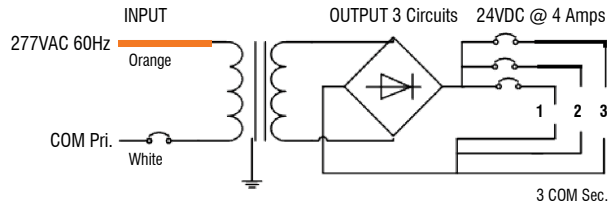

300HD-C2-3-24V-277

3 X 96 WATT - 24 VOLT | 277 VOLT INPUT

CLASS 2 WALL POWER SUPPLY

Fixture Type: _____

Project: _____

Location: _____

PRODUCT FEATURES

- Hardwire magnetic power supply
- Primary side dimmable
- Primary and secondary side thermal manual reset breakers
- Internal wiring compartment
- Rated for indoor and outdoor use
- NEMA 3R black powder coated steel enclosure
- ETL listed
- Class 2

WIRING

DIMENSIONS

SPECIFICATIONS

Model	300HD-C2-3-24V-277
Input Voltage	277V AC
Output Voltage	24V DC / Constant Voltage
Max. Wattage	3 X 96W
Temp Range	-20°F ~ 140°F
Dimensions W*H*D	5-11/16" x 11-3/16" x 3-7/16"
Classification	Class 2
Enclosure	NEMA 3R