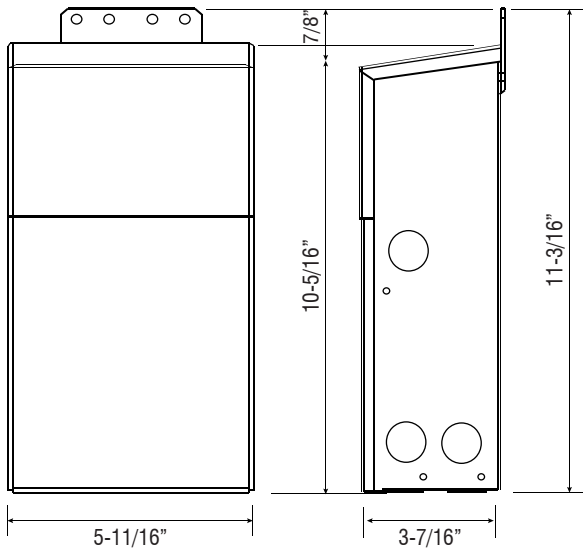

# 200HD-C2-2-24V

2 X 96 WATT - 24 VOLT | CLASS 2 POWER SUPPLY

Fixture Type: \_\_\_\_\_

Project: \_\_\_\_\_

Location: \_\_\_\_\_

### DIMENSIONS