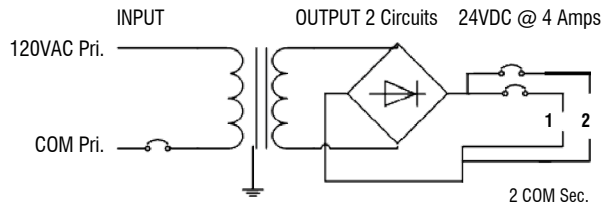

200HD-C2-2-24V

2 X 96 WATT - 24 VOLT | CLASS 2 POWER SUPPLY

Fixture Type: _____

Project: _____

Location: _____

PRODUCT FEATURES

- Hardwire magnetic power supply
- Primary side dimmable
- Primary and secondary side thermal manual reset breakers
- Internal wiring compartment
- Rated for indoor and outdoor use
- NEMA 3R black powder coated steel enclosure
- ETL listed
- Class 2

WIRING

DIMENSIONS

SPECIFICATIONS

Model	200HD-C2-2-24V
Input Voltage	120V AC
Output Voltage	24V DC / Constant Voltage
Max. Wattage	2 X 96W
Temp Range	-20°F ~ 140°F
Dimensions W*H*D	5-11/16" x 11-3/16" x 3-7/16"
Classification	Class 2
Enclosure	NEMA 3R