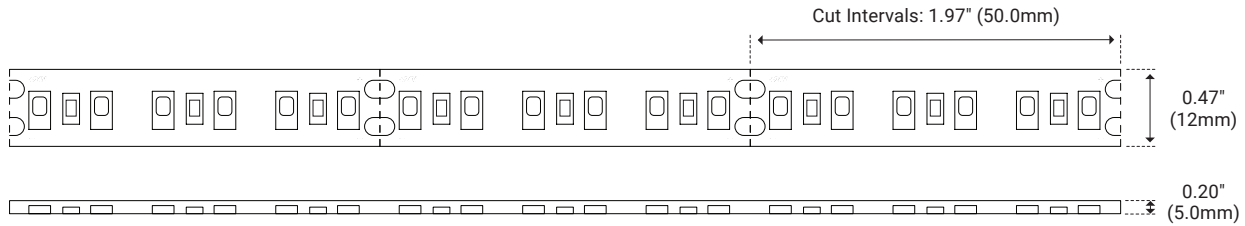

I Series Spec

Series	CRN
Input Voltage	24V DC/Constant Voltage
Watts per Foot	3.39W/ft @ Maximum Run Length
Beam Spread	120°
Max Run Length	Unlimited, Power every 16ft
Production Intervals	1.97" (50.0mm)
Tape Dimensions	0.47" (12.0mm) × 0.20" (5.0mm)
End Cap Dimensions	0.57" (14.5mm) × 0.27" (7.0mm)
Dimming Options	PWM, Triac, 0–10V, DMX, Hi-lume
Temp Range	-4°F (-20°C) to 113°F (45°C)

I Product Code Builder

Example: CRN-RD-24V

Conforms to ANSI/UL Standard 2108
Certified to CAN/CSA Standard C22.2 NO. 250.0

I Dimensions

I Series Data

Model	CRN-RD-24V	CRN-GR-24V	CRN-BL-24V	CRN-YL-24V	CRN-PI-24V
Description	Red	Green	Blue	Yellow	Pink
LED Color					
Wavelength (nm)	615–625	515–525	460–470	585–595	550–560
Lumens (lm/ft)	160	350	87	122	210