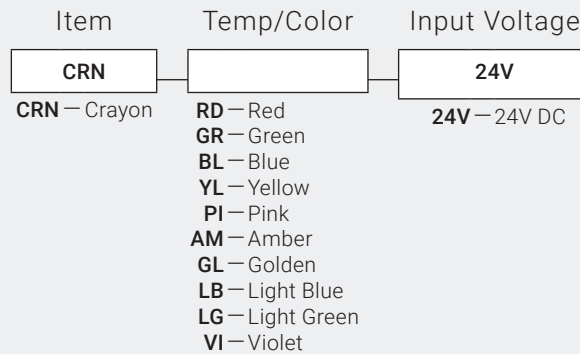

FIXTURE TYPE _____

PROJECT NAME _____

LOCATION _____

Crayon

LINEAR LED LIGHTING

I Features

- Dimmable
- 50,000 Hour Life
- 5-year Warranty
- UL-Listed for Indoor and Outdoor Use
- 3M™ Industrial Adhesive Backing
- For Use with 24V Power Supplies

I Series Spec

Series	CRN
Input Voltage	24V DC/Constant Voltage
Watts per Foot	3.39W/ft @ Maximum Run Length
Beam Spread	120°
Max Run Length	Unlimited, Power every 16ft
Production Intervals	1.97" (50.0mm)
Tape Dimensions	0.47" (12.0mm) × 0.20" (5.0mm)
End Cap Dimensions	0.57" (14.5mm) × 0.27" (7.0mm)
Dimming Options	PWM, Triac, 0–10V, DMX, Hi-lume
Temp Range	-4°F (-20°C) to 113°F (45°C)

I Product Code Builder

Example: CRN-RD-24V

Conforms to ANSI/UL Standard 2108
Certified to CAN/CSA Standard C22.2 NO. 250.0

I Dimensions

I Series Data

Model	CRN-RD-24V	CRN-GR-24V	CRN-BL-24V	CRN-YL-24V	CRN-PI-24V
Description	Red	Green	Blue	Yellow	Pink
LED Color					
Wavelength (nm)	615–625	515–525	460–470	585–595	550–560
Lumens (lm/ft)	160	350	87	122	210

Model	CRN-AM-24V	CRN-GL-24V	CRN-LB-24V	CRN-LG-24V	CRN-VI-24V
Description	Amber	Golden	Light Blue	Light Green	Violet
LED Color					
Wavelength (nm)	590–615	580–590	465–485	525–545	445–465
Lumens (lm/ft)	245	350	210	400	105