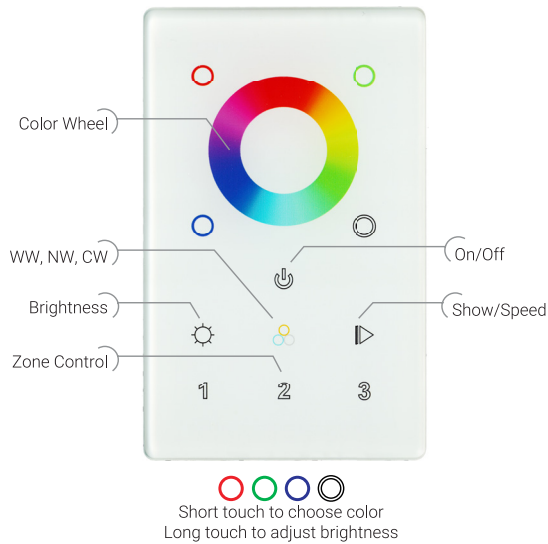

I Operation