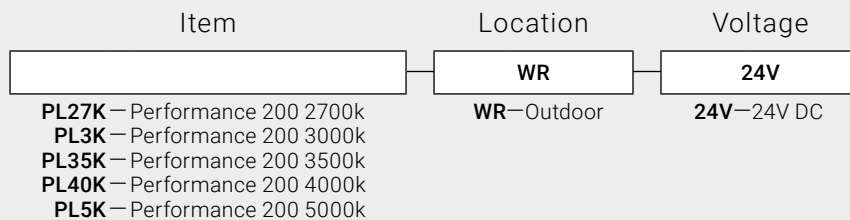

I Product Code Builder

Example: PL27K-WR-24V

Conforms to ANSI/UL Standard 2108
Certified to CAN/CSA Standard C22.2 NO. 250.0