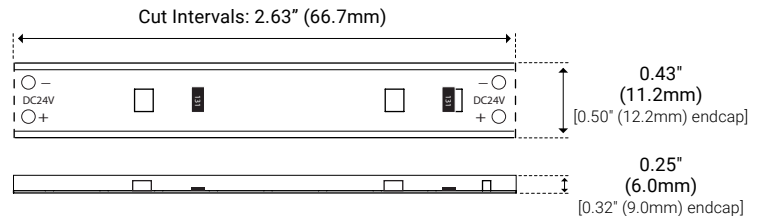

I Dimensions