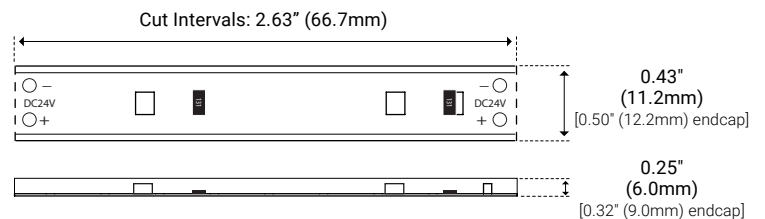

I Features

- 90+ CRI
- Dimmable
- 50,000 Hour Life
- 5-Year Warranty
- UL-Listed for Indoor and Outdoor Use
- 3M™ Industrial Adhesive Backing
- For Use with 24V Power Supplies

I Series Spec

Series	PL
Input Voltage	24V DC
Watts per Foot	1.9W/ft
Beam Spread	120°
Max Run Length	Unlimited, power every 30ft
Cut Intervals	2.63" (66.7mm)
Dimensions	0.43" (11.2mm) × 0.25" (6.0mm)
End Cap Dimensions	0.50" (12.2mm) × 0.32" (9.0mm)
CRI	90+
Diode	Epistar 2835
Dimming Protocol	PWM, Triac, 0–10V, DMX, Hi-lime
Operating Temp.	-40°F (-40°C) to 149°F (65°C)

I Dimensions

I Product Code Builder

Item	Location	Voltage
<p>PL27K – Performance 200 2700k</p> <p>PL3K – Performance 200 3000k</p> <p>PL35K – Performance 200 3500k</p> <p>PL40K – Performance 200 4000k</p> <p>PL5K – Performance 200 5000k</p>	<p>WR</p> <p>WR—Outdoor</p>	<p>24V</p> <p>24V—24V DC</p>

Example: PL27K-WR-24V

Conforms to ANSI/UL Standard 2108
 Certified to CAN/CSA Standard C22.2 NO. 250.0

I Series Data

	PL27K	PL3K	PL35K	PL40K	PL5K
Temp/Color (Kelvin)	2700K	3000K	3500K	4000K	5000K
Lumens (lm/ft)	148	169	176	184	195
Rating	IP67	IP67	IP67	IP67	IP67

I Power Chart

Length	Watts
1 ft	2.10
2 ft	5.20
3 ft	8.20
4 ft	9.60
5 ft	12.40
6 ft	14.40
7 ft	17.20
8 ft	18.70
9 ft	21.60
10 ft	23.00
11 ft	25.80
12 ft	26.90
13 ft	29.70
14 ft	31.50
15 ft	33.80
16 ft	35.10
17 ft	37.10
18 ft	38.00
19 ft	40.70
20 ft	41.90
21 ft	43.90
22 ft	46.60
23 ft	47.70
24 ft	49.90
25 ft	50.70
26 ft	52.40
27 ft	54.20
28 ft	55.60
29 ft	57.50
30 ft	57.80