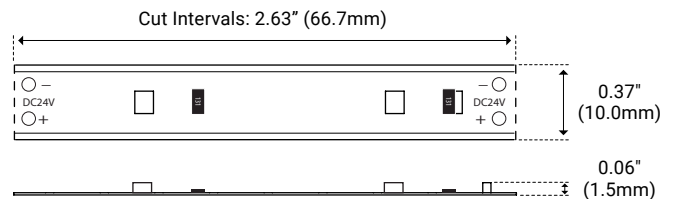

## I Series Spec

Series	PJ
Input Voltage	24V DC
Watts per Foot	0.9W/ft
Beam Spread	120°
Max Run Length	Unlimited, power every 40ft
Cut Intervals	2.63" (66.7mm)
Dimensions	0.37" (10.0mm) × 0.06" (1.5mm)
CRI	90+
Diode	Epistar 2835
Dimming Protocol	PWM, Triac, 0-10V, DMX, Hi-lime
Operating Temp.	-40°F (-40°C) to 149°F (65°C)

## I Dimensions

## I Power Chart

Length	Watts
1 ft	1.10
2 ft	2.00
3 ft	3.10
4 ft	4.00
5 ft	5.20
6 ft	6.10
7 ft	7.20
8 ft	8.30
9 ft	9.10
10 ft	10.30
11 ft	11.10
12 ft	12.30
13 ft	13.30
14 ft	14.20
15 ft	15.20
16 ft	16.00
17 ft	17.10
18 ft	17.80
19 ft	18.90
20 ft	19.90
21 ft	20.80
22 ft	21.70
23 ft	22.50
24 ft	23.40
25 ft	24.30
26 ft	25.40
27 ft	26.10
28 ft	27.10
29 ft	27.80
30 ft	28.60
31 ft	29.60
32 ft	30.40
33 ft	31.20
34 ft	32.00
35 ft	32.60
36 ft	33.40
37 ft	34.20
38 ft	35.10
39 ft	35.50
40 ft	36.60