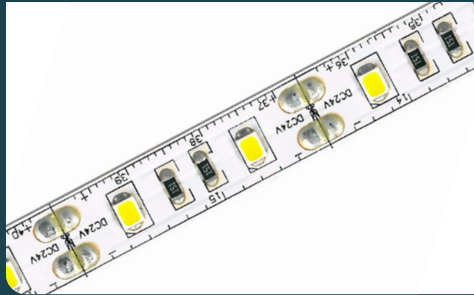

FIXTURE TYPE _____

PROJECT NAME _____

LOCATION _____

Performance 300 (Outdoor)

LINEAR LED LIGHTING

I Description

Our most popular linear series! Performance 300 is a terrific combination of lumens, light quality, wattage, and price. The outdoor version is commonly used for exterior wall-washing, brick and step lighting, as well as illuminating architectural details.

I Features

- Supports Title 24 JA8-2019 Compliance
- 90+ CRI
- Dimmable
- 50,000 Hour Life
- 5-Year Warranty
- IP66
- UL-Listed for Indoor & Outdoor Use
- 3M™ Industrial Adhesive Backing
- For Use with 24V Power Supplies

I Series Spec

Series	PH
Input Voltage	24V DC
Watts per Foot	3.2W/ft
Beam Spread	120°
Max Run Length	Unlimited, power every 30ft
Cut Intervals	1.31" (33.3mm)
Dimensions	0.43" (11.2mm) × 0.25" (6mm)
End Cap Dimensions	0.50" (12.2mm) × 0.37" (9mm)
CRI	90+
Diode	2835
Dimming Protocol	PWM, Triac, 0-10V, DMX, Hi-lime
Temp Range	-40°F (-40°C) to 149°F (65°C)

I Dimensions

I Product Code Builder

Example: PH27K-WR-24V

Conforms to ANSI/UL Standard 2108
 Certified to CAN/CSA Standard C22.2 NO. 250.0

I Series Data

	PH27K	PH30K	PH35K	PH40K	PH50K
Temp/Color (Kelvin)	2700K	3000K	3500K	4000K	5000K
Lumens (lm/ft)	322	330	340	347	356