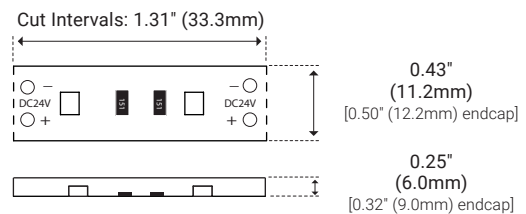

I Series Spec

Series	PH
Input Voltage	24V DC
Watts per Foot	3.2W/ft
Beam Spread	120°
Max Run Length	Unlimited, power every 30ft
Cut Intervals	1.31" (33.3mm)
Dimensions	0.43" (11.2mm) × 0.25" (6mm)
End Cap Dimensions	0.50" (12.2mm) × 0.37" (9mm)
CRI	90+
Diode	2835
Dimming Protocol	PWM, Triac, 0-10V, DMX, Hi-lime
Temp Range	-40°F (-40°C) to 149°F (65°C)

I Dimensions

I Product Code Builder

Example: PH27K-WR-24V

Conforms to ANSI/UL Standard 2108
 Certified to CAN/CSA Standard C22.2 NO. 250.0

I Series Data

	PH27K	PH30K	PH35K	PH40K	PH50K
Temp/Color (Kelvin)	2700K	3000K	3500K	4000K	5000K
Lumens (lm/ft)	322	330	340	347	356

I Power Chart

Length	Watts
1 ft	4.2
2 ft	8.5
3 ft	12.7
4 ft	16.8
5 ft	21
6 ft	25.4
7 ft	29.2
8 ft	32.9
9 ft	36.9
10 ft	40.5
11 ft	44.2
12 ft	48
13 ft	51.4
14 ft	54.6
15 ft	57.7
16 ft	60.7
17 ft	64.3
18 ft	67
19 ft	70.4
20 ft	71.8
21 ft	75.2
22 ft	77.7
23 ft	80
24 ft	83
25 ft	85.1
26 ft	86.6
27 ft	88.7
28 ft	91.2
29 ft	93.7
30 ft	94.6