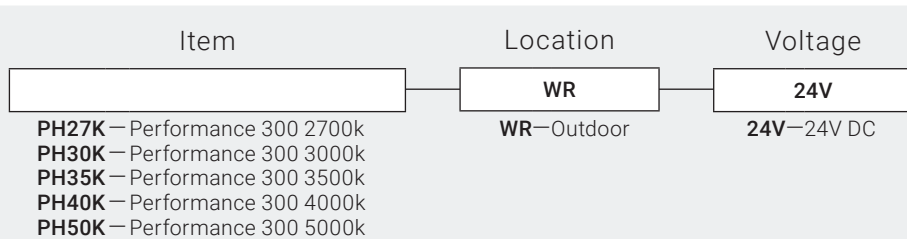

I Series Spec

Series	PH
Input Voltage	24V DC
Watts per Foot	3.2W/ft
Beam Spread	120°
Max Run Length	Unlimited, power every 30ft
Cut Intervals	1.31" (33.3mm)
Dimensions	0.43" (11.2mm) × 0.25" (6mm)
End Cap Dimensions	0.50" (12.2mm) × 0.37" (9mm)
CRI	90+
Diode	2835
Dimming Protocol	PWM, Triac, 0-10V, DMX, Hi-lime
Temp Range	-40°F (-40°C) to 149°F (65°C)

I Dimensions

I Product Code Builder

Example: PH27K-WR-24V

Conforms to ANSI/UL Standard 2108
 Certified to CAN/CSA Standard C22.2 NO. 250.0

I Series Data

	PH27K	PH30K	PH35K	PH40K	PH50K
Temp/Color (Kelvin)	2700K	3000K	3500K	4000K	5000K
Lumens (lm/ft)	322	330	340	347	356