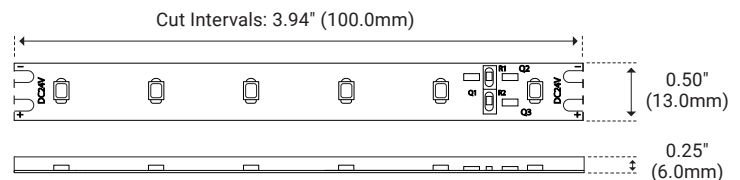

## I Description

Max™ 200 is the brightest long-distance Class 2 product on the market. Powered at a single end, Max™ 200 can go 50 feet per power feed.

## I Series Spec

Series	MX
Input Voltage	24V DC
Watts per Foot	1.9W/ft
Beam Spread	120°
Max Run Length	Unlimited, power every 50ft
Cut Intervals	3.94" (100.0mm)
Tape Dimensions	0.50" (13.0mm) × 0.25" (6.0mm)
End Caps Dimensions	0.56" (15.0mm) × 0.37" (9.0mm)
CRI	90+
Diode	Epistar 2835
Dimming Protocol	PWM, Triac, 0–10V, DMX, Hi-lime
Operating Temp.	-40°F (-40°C) to 149°F (65°C)

## I Dimensions

## I Power Chart

Length	Watts	Length	Watts
1 ft	1.89	26 ft	49.04
2 ft	3.77	27 ft	50.92
3 ft	5.66	28 ft	52.81
4 ft	7.54	29 ft	54.69
5 ft	9.43	30 ft	56.58
6 ft	11.32	31 ft	58.47
7 ft	13.20	32 ft	60.35
8 ft	15.09	33 ft	62.24
9 ft	16.97	34 ft	64.12
10 ft	18.86	35 ft	66.01
11 ft	20.75	36 ft	67.90
12 ft	22.63	37 ft	69.78
13 ft	24.52	38 ft	71.67
14 ft	26.40	39 ft	73.55
15 ft	28.29	40 ft	75.44
16 ft	30.18	41 ft	77.33
17 ft	32.06	42 ft	79.21
18 ft	33.95	43 ft	81.10
19 ft	35.83	44 ft	82.98
20 ft	37.72	45 ft	84.87
21 ft	39.61	46 ft	86.76
22 ft	41.49	47 ft	88.64
23 ft	43.38	48 ft	90.53
24 ft	45.26	49 ft	92.41
25 ft	47.15	50 ft	94.30