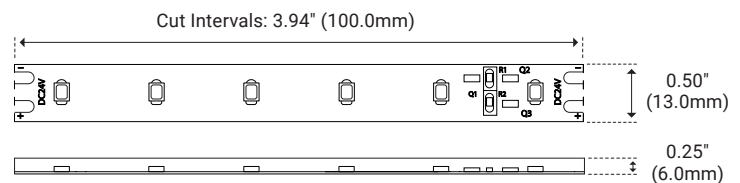

FIXTURE TYPE _____

PROJECT NAME _____

LOCATION _____

Max™ 100 (Outdoor)

LONG DISTANCE LINEAR LED LIGHTING

I Description

Max 100 is an industry first. Powered at a single end, Max 100 is capable of run lengths up to 100 feet. This is a great product for retrofits when power source locations are limited.

I Features

- Max Run Length Up to 100ft per Power Feed
- 90+ CRI
- Dimmable
- 50,000 Hour Life
- 5-Year Warranty
- IP67
- UL-Listed for Indoor and Outdoor
- 3M™ Industrial Adhesive Backing
- For Use with 24V Power Supplies

I Series Spec

Series	M
Input Voltage	24V DC
Watts per Foot	0.9W/ft
Beam Spread	120°
Max Run Length	Unlimited, power every 100ft
Cut Intervals	3.94" (100.0mm)
Tape Dimensions	0.50" (13.0mm) × 0.25" (6.0mm)
End Caps Dimensions	0.56" (15.0mm) × 0.37" (9.0mm)
CRI	90+
Diode	Epistar 3528
Dimming Protocol	PWM, Triac, 0–10V, DMX, Hi-lime
Operating Temp.	-40°F (-40°C) to 149°F (65°C)

I Dimensions

I Product Code Builder

Item	Location	Voltage
<input type="text"/>	<input type="text" value="WR"/>	<input type="text" value="24V"/>
M27K – Max 100 2700K M3K – Max 100 3000K M35K – Max 100 3500K M40K – Max 100 4000K M5K – Max 100 5000K	WR – Outdoor	24V – 24V DC