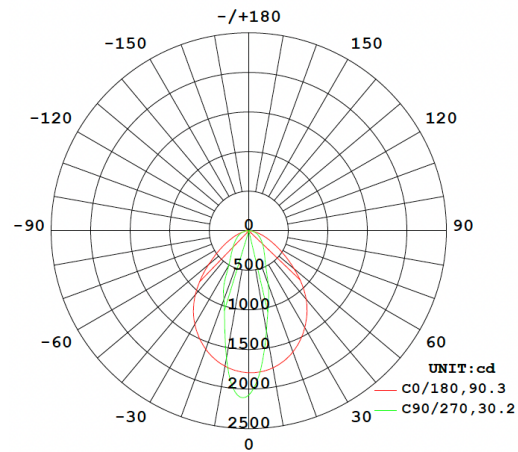

I Photometric Details

Static White – 35° Clear Lens – 4ft Fixture

Mtg Height	Eavg, Emax	Beam Diameter
1 m	1483, 21061x	54.06 cm
2 m	370.9, 526.61x	108.13 cm
3 m	164.8, 234.01x	162.19 cm
4 m	92.71, 131.61x	216.25 cm
5 m	59.34, 84.251x	270.31 cm
6 m	41.21, 58.511x	324.38 cm
7 m	30.27, 42.991x	378.44 cm
8 m	23.18, 32.911x	432.50 cm
9 m	18.31, 26.001x	486.56 cm
10 m	14.83, 21.061x	540.63 cm

Static White – 45° Clear Lens – 4ft Fixture

Mtg Height	Eavg, Emax	Beam Diameter
1 m	1272, 16211x	86.27 cm
2 m	317.9, 405.31x	172.53 cm
3 m	141.3, 180.11x	258.80 cm
4 m	79.48, 101.31x	345.06 cm
5 m	50.87, 64.851x	431.33 cm
6 m	35.32, 45.041x	517.59 cm
7 m	25.95, 33.091x	603.86 cm
8 m	19.87, 25.331x	690.12 cm
9 m	15.70, 20.021x	776.39 cm
10 m	12.72, 16.211x	862.65 cm

I Photometric Details

Color Changing – 35° Clear Lens – 4ft Fixture

Mtg Height	Eavg, Emax	Beam Diameter
1 m	500.5, 657.11x	63.67 cm
2 m	125.1, 164.31x	127.35 cm
3 m	55.61, 73.011x	191.02 cm
4 m	31.28, 41.071x	254.70 cm
5 m	20.02, 26.281x	318.37 cm
6 m	13.19, 18.251x	382.04 cm
7 m	10.21, 13.411x	445.72 cm
8 m	7.821, 10.271x	509.39 cm
9 m	6.179, 8.1131x	573.07 cm
10 m	5.005, 6.5711x	636.74 cm

Color Changing – 45° Clear Lens – 4ft Fixture

Mtg Height	Eavg, Emax	Beam Diameter
1 m	389.4, 515.01x	91.42 cm
2 m	97.34, 128.71x	182.85 cm
3 m	43.26, 57.221x	274.27 cm
4 m	24.34, 32.191x	365.70 cm
5 m	15.58, 20.601x	457.12 cm
6 m	10.82, 14.301x	548.55 cm
7 m	7.947, 10.511x	639.97 cm
8 m	6.084, 8.0461x	731.39 cm
9 m	4.807, 6.3581x	822.82 cm
10 m	3.894, 5.1501x	914.24 cm