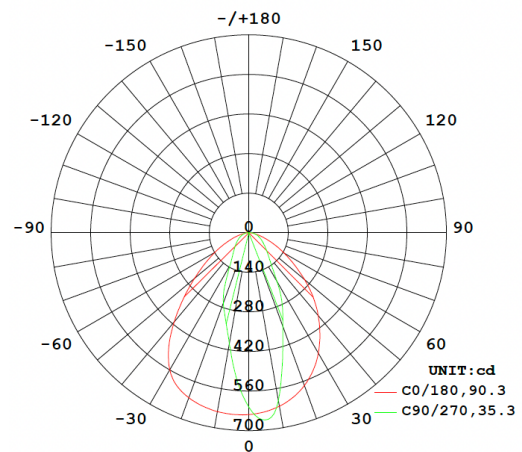

Static White – 45° Clear Lens – 4ft Fixture

Mtg Height	Eavg, Emax	Beam Diameter
1 m	1272, 16211x	86.27 cm
2 m	317.9, 405.31x	172.53 cm
3 m	141.3, 180.11x	258.80 cm
4 m	79.48, 101.31x	345.06 cm
5 m	50.87, 64.851x	431.33 cm
6 m	35.32, 45.041x	517.59 cm
7 m	25.95, 33.091x	603.86 cm
8 m	19.87, 25.331x	690.12 cm
9 m	15.70, 20.021x	776.39 cm
10 m	12.72, 16.211x	862.65 cm

Static White – 120° White Lens – 4ft Fixture

Mtg Height	Eavg, Emax	Beam Diameter
1 m	154.3, 570.21x	309.37 cm
2 m	38.57, 142.51x	618.74 cm
3 m	17.14, 63.351x	928.10 cm
4 m	9.643, 35.641x	1237.47 cm
5 m	6.172, 22.811x	1546.84 cm
6 m	4.286, 15.841x	1856.21 cm
7 m	3.149, 11.641x	2165.58 cm
8 m	2.411, 8.9091x	2474.95 cm
9 m	1.905, 7.0391x	2784.31 cm
10 m	1.543, 5.7021x	3093.68 cm

I Photometric Details

Color Changing – 35° Clear Lens – 4ft Fixture

Mtg Height	Eavg, Emax	Beam Diameter
1 m	500.5, 657.11x	63.67 cm
2 m	125.1, 164.31x	127.35 cm
3 m	55.61, 73.011x	191.02 cm
4 m	31.28, 41.071x	254.70 cm
5 m	20.02, 26.281x	318.37 cm
6 m	13.19, 18.251x	382.04 cm
7 m	10.21, 13.411x	445.72 cm
8 m	7.821, 10.271x	509.39 cm
9 m	6.179, 8.1131x	573.07 cm
10 m	5.005, 6.5711x	636.74 cm

Color Changing – 45° Clear Lens – 4ft Fixture

Mtg Height	Eavg, Emax	Beam Diameter
1 m	389.4, 515.01x	91.42 cm
2 m	97.34, 128.71x	182.85 cm
3 m	43.26, 57.221x	274.27 cm
4 m	24.34, 32.191x	365.70 cm
5 m	15.58, 20.601x	457.12 cm
6 m	10.82, 14.301x	548.55 cm
7 m	7.947, 10.511x	639.97 cm
8 m	6.084, 8.0461x	731.39 cm
9 m	4.807, 6.3581x	822.82 cm
10 m	3.894, 5.1501x	914.24 cm