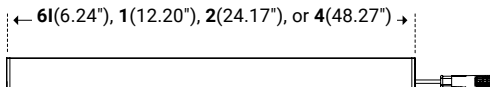

Dimensions

Specifications

Series	BTLX
Temp/Color	1800K–6500K, RGBW
Input Voltage	24V DC
Lumens per Foot	118–793
Watts per Foot	8 (Static White) 5 (Color Changing)
Beam Spread	35°, 45°, 120°
CRI*	90+
Diodes	2835 (Static White) 5050 (Color Changing)
Binning Tolerance	3 SDCM (Static White) -1 Bin
Length Options	6in, 1ft, 2ft, 4ft
Max Run Length	12ft (Static White) 20ft (Color Changing)
Width	0.71" (18.0mm)
Height	1.06" (27.0mm)
Dimming Options	PWM[§], DMX[§], 0–10V[§], DALI[§], ON/OFF
Operating Temp	-4°F (-20°C) to 145°F (62°C)