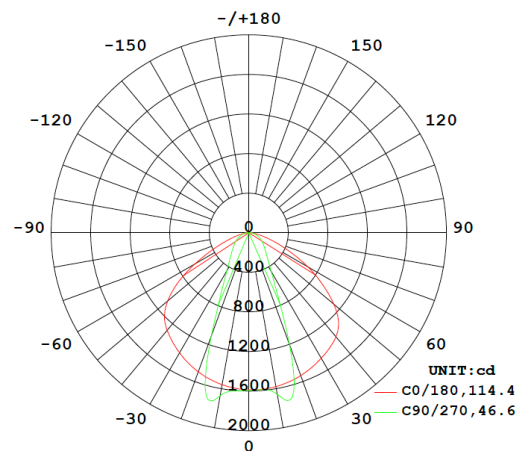

I Photometric Details

Static White – 35° Clear Lens – 4ft Fixture

Mtg Height	Eavg, Emax	Beam Diameter
1 m	1483, 21061x	54.06 cm
2 m	370.9, 526.61x	108.13 cm
3 m	164.8, 234.01x	162.19 cm
4 m	92.71, 131.61x	216.25 cm
5 m	59.34, 84.251x	270.31 cm
6 m	41.21, 58.511x	324.38 cm
7 m	30.27, 42.991x	378.44 cm
8 m	23.18, 32.911x	432.50 cm
9 m	18.31, 26.001x	486.56 cm
10 m	14.83, 21.061x	540.63 cm

Static White – 45° Clear Lens – 4ft Fixture

Mtg Height	Eavg, Emax	Beam Diameter
1 m	1272, 16211x	86.27 cm
2 m	317.9, 405.31x	172.53 cm
3 m	141.3, 180.11x	258.80 cm
4 m	79.48, 101.31x	345.06 cm
5 m	50.87, 64.851x	431.33 cm
6 m	35.32, 45.041x	517.59 cm
7 m	25.95, 33.091x	603.86 cm
8 m	19.87, 25.331x	690.12 cm
9 m	15.70, 20.021x	776.39 cm
10 m	12.72, 16.211x	862.65 cm

I Photometric Details

Color Changing – 35° Clear Lens – 4ft Fixture

Mtg Height	Eavg, Emax	Beam Diameter
1 m	500.5, 657.11x	63.67 cm
2 m	125.1, 164.31x	127.35 cm
3 m	55.61, 73.011x	191.02 cm
4 m	31.28, 41.071x	254.70 cm
5 m	20.02, 26.281x	318.37 cm
6 m	13.19, 18.251x	382.04 cm
7 m	10.21, 13.411x	445.72 cm
8 m	7.821, 10.271x	509.39 cm
9 m	6.179, 8.1131x	573.07 cm
10 m	5.005, 6.5711x	636.74 cm

Color Changing – 45° Clear Lens – 4ft Fixture

Mtg Height	Eavg, Emax	Beam Diameter
1 m	389.4, 515.01x	91.42 cm
2 m	97.34, 128.71x	182.85 cm
3 m	43.26, 57.221x	274.27 cm
4 m	24.34, 32.191x	365.70 cm
5 m	15.58, 20.601x	457.12 cm
6 m	10.82, 14.301x	548.55 cm
7 m	7.947, 10.511x	639.97 cm
8 m	6.084, 8.0461x	731.39 cm
9 m	4.807, 6.3581x	822.82 cm
10 m	3.894, 5.1501x	914.24 cm