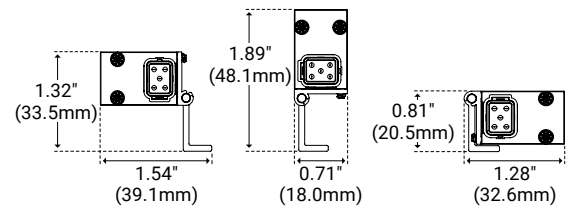

Surface Clip

Unit Number	BTLX-CP-M-PAK
Unit Length	0.98" (25.0mm)
Unit Width	0.71" (18.0mm)
Unit Height	0.29" (7.4mm)

5 surface clips in a pack, including mounting screws.
Recommend 2 surface clips per 3 ft of product.

60° Bracket

Unit Number	BTLX-CP-PVT-60-PAK
Unit Length	0.98" (25.0mm)
Unit Width	1.54" (39.0mm)
Unit Height	0.95" (24.0mm)

5 brackets in a pack, including mounting screws.
Recommend 2 brackets per 3 ft of product.

90° Bracket

Unit Number	BTLX-CP-PVT-90-PAK
Unit Length	1.18" (30.0mm)
Unit Width	0.71" (18.0mm)
Unit Height	0.34" (8.6mm)

5 brackets in a pack, including mounting screws.
Recommend 2 brackets per 3 ft of product.

180° Bracket

Unit Number	BTLX-CP-PVT-180-1IN-PAK
Unit Length	1.18" (30.0mm)
Unit Width	0.71" (18.0mm)
Unit Height	0.94" (24.0mm)

5 brackets in a pack, including mounting screws.
Recommend 2 brackets per 3 ft of product.