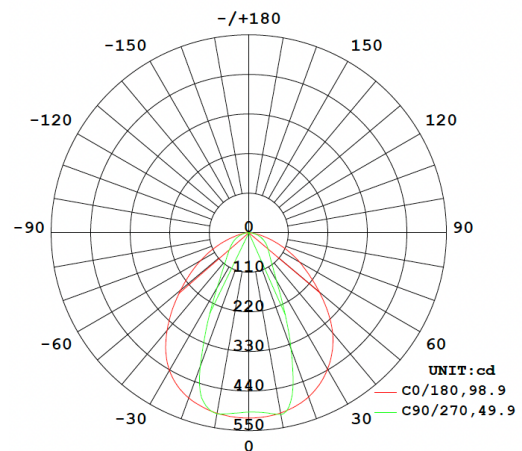

Static White – 120° White Lens – 4ft Fixture

Mtg Height	Eavg, Emax	Beam Diameter
1 m	154.3, 570.21x	309.37 cm
2 m	38.57, 142.51x	618.74 cm
3 m	17.14, 63.351x	928.10 cm
4 m	9.643, 35.641x	1237.47 cm
5 m	6.172, 22.811x	1546.84 cm
6 m	4.286, 15.841x	1856.21 cm
7 m	3.149, 11.641x	2165.58 cm
8 m	2.411, 8.9091x	2474.95 cm
9 m	1.905, 7.0391x	2784.31 cm
10 m	1.543, 5.7021x	3093.68 cm

I Photometric Details

Color Changing – 35° Clear Lens – 4ft Fixture

Mtg Height	Eavg, Emax	Beam Diameter
1 m	500.5, 657.11x	63.67 cm
2 m	125.1, 164.31x	127.35 cm
3 m	55.61, 73.011x	191.02 cm
4 m	31.28, 41.071x	254.70 cm
5 m	20.02, 26.281x	318.37 cm
6 m	13.19, 18.251x	382.04 cm
7 m	10.21, 13.411x	445.72 cm
8 m	7.821, 10.271x	509.39 cm
9 m	6.179, 8.1131x	573.07 cm
10 m	5.005, 6.5711x	636.74 cm

Color Changing – 45° Clear Lens – 4ft Fixture

Mtg Height	Eavg, Emax	Beam Diameter
1 m	389.4, 515.01x	91.42 cm
2 m	97.34, 128.71x	182.85 cm
3 m	43.26, 57.221x	274.27 cm
4 m	24.34, 32.191x	365.70 cm
5 m	15.58, 20.601x	457.12 cm
6 m	10.82, 14.301x	548.55 cm
7 m	7.947, 10.511x	639.97 cm
8 m	6.084, 8.0461x	731.39 cm
9 m	4.807, 6.3581x	822.82 cm
10 m	3.894, 5.1501x	914.24 cm

Color Changing – 120° White Lens – 4ft Fixture

Mtg Height	Eavg, Emax	Beam Diameter
1 m	47.78, 178.81x	310.69 cm
2 m	11.95, 44.711x	621.38 cm
3 m	5.309, 19.871x	932.07 cm
4 m	2.986, 11.181x	1242.76 cm
5 m	1.911, 7.1541x	1553.45 cm
6 m	1.327, 4.9681x	1864.14 cm
7 m	0.9751, 3.6501x	2174.83 cm
8 m	0.7466, 2.7941x	2485.52 cm
9 m	0.5899, 2.2081x	2796.21 cm
10 m	0.4778, 1.7881x	3106.90 cm