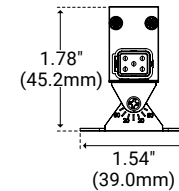

Surface Clip

Unit Number	BTLX-CP-M-PAK
Unit Length	0.98" (25.0mm)
Unit Width	0.71" (18.0mm)
Unit Height	0.29" (7.4mm)

5 surface clips in a pack, including mounting screws.
Recommend 2 surface clips per 3 ft of product.

60° Bracket

Unit Number	BTLX-CP-PVT-60-PAK
Unit Length	0.98" (25.0mm)
Unit Width	1.54" (39.0mm)
Unit Height	0.95" (24.0mm)

5 brackets in a pack, including mounting screws.
Recommend 2 brackets per 3 ft of product.

90° Bracket

Unit Number	BTLX-CP-PVT-90-PAK
Unit Length	1.18" (30.0mm)
Unit Width	0.71" (18.0mm)
Unit Height	0.34" (8.6mm)

5 brackets in a pack, including mounting screws.
Recommend 2 brackets per 3 ft of product.

180° Bracket

Unit Number	BTLX-CP-PVT-180-1IN-PAK
Unit Length	1.18" (30.0mm)
Unit Width	0.71" (18.0mm)
Unit Height	0.94" (24.0mm)

5 brackets in a pack, including mounting screws.
Recommend 2 brackets per 3 ft of product.