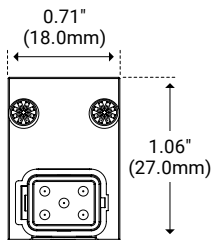

Dimensions

Specifications

Series	BTLX
Temp/Color	1800K–6500K, RGBW
Input Voltage	24V DC
Lumens per Foot	118–793
Watts per Foot	8 (Static White) 5 (Color Changing)
Beam Spread	35°, 45°, 120°
CRI*	90+
Diodes	2835 (Static White) 5050 (Color Changing)
Binning Tolerance	3 SDCM (Static White) -1 Bin
Length Options	6in, 1ft, 2ft, 4ft
Max Run Length	12ft (Static White) 20ft (Color Changing)
Width	0.71" (18.0mm)
Height	1.06" (27.0mm)
Dimming Options	PWM[§], DMX[§], 0–10V[§], DALI[§], ON/OFF
Operating Temp	-4°F (-20°C) to 145°F (62°C)