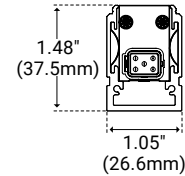

Surface Clip

Unit Number	BTLX-CP-M-PAK
Unit Length	0.98" (25.0mm)
Unit Width	0.71" (18.0mm)
Unit Height	0.29" (7.4mm)

5 surface clips in a pack, including mounting screws.
Recommend 2 surface clips per 3 ft of product.

60° Bracket

Unit Number	BTLX-CP-PVT-60-PAK
Unit Length	0.98" (25.0mm)
Unit Width	1.54" (39.0mm)
Unit Height	0.95" (24.0mm)

5 brackets in a pack, including mounting screws.
Recommend 2 brackets per 3 ft of product.

90° Bracket

Unit Number	BTLX-CP-PVT-90-PAK
Unit Length	1.18" (30.0mm)
Unit Width	0.71" (18.0mm)
Unit Height	0.34" (8.6mm)

5 brackets in a pack, including mounting screws.
Recommend 2 brackets per 3 ft of product.

180° Bracket

Unit Number	BTLX-CP-PVT-180-1IN-PAK
Unit Length	1.18" (30.0mm)
Unit Width	0.71" (18.0mm)
Unit Height	0.94" (24.0mm)

5 brackets in a pack, including mounting screws.
Recommend 2 brackets per 3 ft of product.