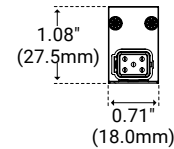

Built-in Raceway

† Power consumption based on average wattage per foot.

I Mounting

Recessed Mounting Channel

Unit Number	BTLX-CH-AL-1M
Unit Length	39.37" (1m)
Unit Width	1.05" (26.6mm)
Unit Height	1.48" (37.5mm)

Surface Clip

Unit Number	BTLX-CP-M-PAK
Unit Length	0.98" (25.0mm)
Unit Width	0.71" (18.0mm)
Unit Height	0.29" (7.4mm)

5 surface clips in a pack, including mounting screws.
Recommend 2 surface clips per 3 ft of product.

60° Bracket

Unit Number	BTLX-CP-PVT-60-PAK
Unit Length	0.98" (25.0mm)
Unit Width	1.54" (39.0mm)
Unit Height	0.95" (24.0mm)

5 brackets in a pack, including mounting screws.
Recommend 2 brackets per 3 ft of product.

180° Bracket

Unit Number	BTLX-CP-PVT-180-1IN-PAK
Unit Length	1.18" (30.0mm)
Unit Width	0.71" (18.0mm)
Unit Height	0.94" (24.0mm)

5 brackets in a pack, including mounting screws.
Recommend 2 brackets per 3 ft of product.