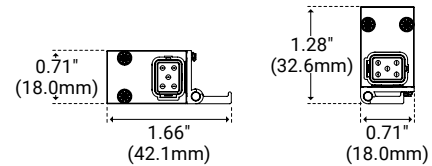

Surface Clip

Unit Number	BTLX-CP-M-PAK
Unit Length	0.98" (25.0mm)
Unit Width	0.71" (18.0mm)
Unit Height	0.29" (7.4mm)

5 surface clips in a pack, including mounting screws.
Recommend 2 surface clips per 3 ft of product.

60° Bracket

Unit Number	BTLX-CP-PVT-60-PAK
Unit Length	0.98" (25.0mm)
Unit Width	1.54" (39.0mm)
Unit Height	0.95" (24.0mm)

5 brackets in a pack, including mounting screws.
Recommend 2 brackets per 3 ft of product.

90° Bracket

Unit Number	BTLX-CP-PVT-90-PAK
Unit Length	1.18" (30.0mm)
Unit Width	0.71" (18.0mm)
Unit Height	0.34" (8.6mm)

5 brackets in a pack, including mounting screws.
Recommend 2 brackets per 3 ft of product.

180° Bracket

Unit Number	BTLX-CP-PVT-180-1IN-PAK
Unit Length	1.18" (30.0mm)
Unit Width	0.71" (18.0mm)
Unit Height	0.94" (24.0mm)

5 brackets in a pack, including mounting screws.
Recommend 2 brackets per 3 ft of product.