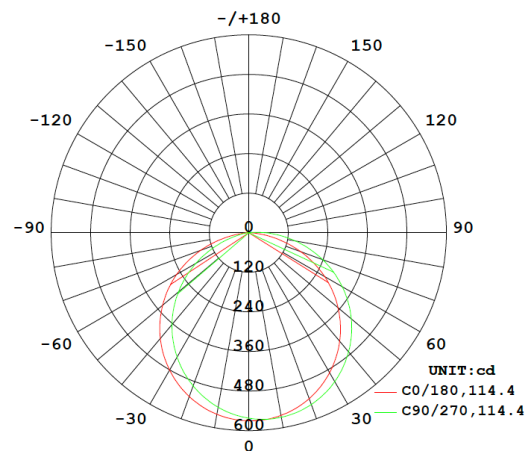

I Photometric Details

Static White – 35° Clear Lens – 4ft Fixture

Mtg Height	Eavg, Emax	Beam Diameter
1 m	1483, 21061x	54.06 cm
2 m	370.9, 526.61x	108.13 cm
3 m	164.8, 234.01x	162.19 cm
4 m	92.71, 131.61x	216.25 cm
5 m	59.34, 84.251x	270.31 cm
6 m	41.21, 58.511x	324.38 cm
7 m	30.27, 42.991x	378.44 cm
8 m	23.18, 32.911x	432.50 cm
9 m	18.31, 26.001x	486.56 cm
10 m	14.83, 21.061x	540.63 cm

Static White – 45° Clear Lens – 4ft Fixture

Mtg Height	Eavg, Emax	Beam Diameter
1 m	1272, 16211x	86.27 cm
2 m	317.9, 405.31x	172.53 cm
3 m	141.3, 180.11x	258.80 cm
4 m	79.48, 101.31x	345.06 cm
5 m	50.87, 64.851x	431.33 cm
6 m	35.32, 45.041x	517.59 cm
7 m	25.95, 33.091x	603.86 cm
8 m	19.87, 25.331x	690.12 cm
9 m	15.70, 20.021x	776.39 cm
10 m	12.72, 16.211x	862.65 cm

Static White – 120° White Lens – 4ft Fixture

Mtg Height	Eavg, Emax	Beam Diameter
1 m	154.3, 570.21x	309.37 cm
2 m	38.57, 142.51x	618.74 cm
3 m	17.14, 63.351x	928.10 cm
4 m	9.643, 35.641x	1237.47 cm
5 m	6.172, 22.811x	1546.84 cm
6 m	4.286, 15.841x	1856.21 cm
7 m	3.149, 11.641x	2165.58 cm
8 m	2.411, 8.9091x	2474.95 cm
9 m	1.905, 7.0391x	2784.31 cm
10 m	1.543, 5.7021x	3093.68 cm

I Photometric Details

Color Changing – 35° Clear Lens – 4ft Fixture

Mtg Height	Eavg, Emax	Beam Diameter
1 m	500.5, 657.11x	63.67 cm
2 m	125.1, 164.31x	127.35 cm
3 m	55.61, 73.011x	191.02 cm
4 m	31.28, 41.071x	254.70 cm
5 m	20.02, 26.281x	318.37 cm
6 m	13.19, 18.251x	382.04 cm
7 m	10.21, 13.411x	445.72 cm
8 m	7.821, 10.271x	509.39 cm
9 m	6.179, 8.1131x	573.07 cm
10 m	5.005, 6.5711x	636.74 cm