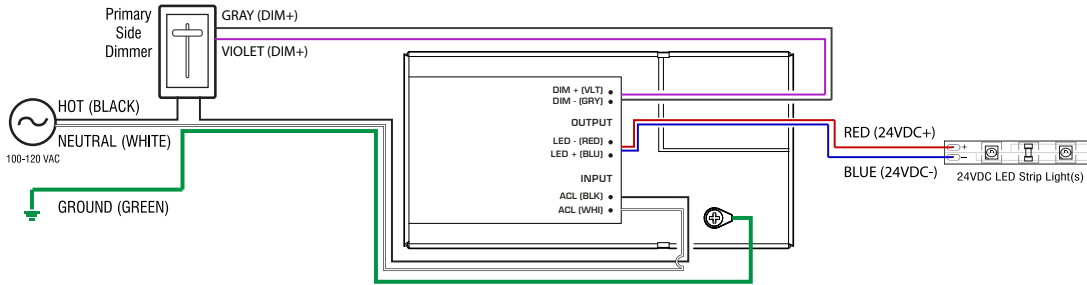

ULV36

WIRING OPTIONS

PRIMARY SIDE DIMMING (120V ONLY)

PRIMARY SIDE SWITCHING (120-277V)

SECONDARY SIDE DIMMING (0-10V)

SECONDARY SIDE DIMMING (DMX)