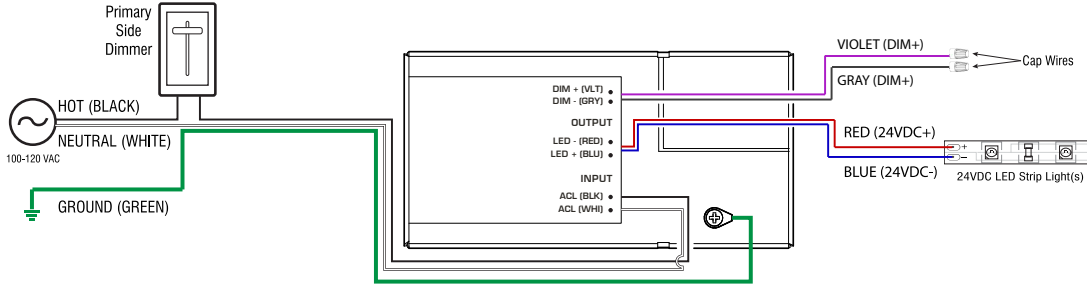

ULV36

WIRING OPTIONS

PRIMARY SIDE DIMMING (120V ONLY)

PRIMARY SIDE SWITCHING (120-277V)

SECONDARY SIDE DIMMING (0-10V)

SECONDARY SIDE DIMMING (DMX)