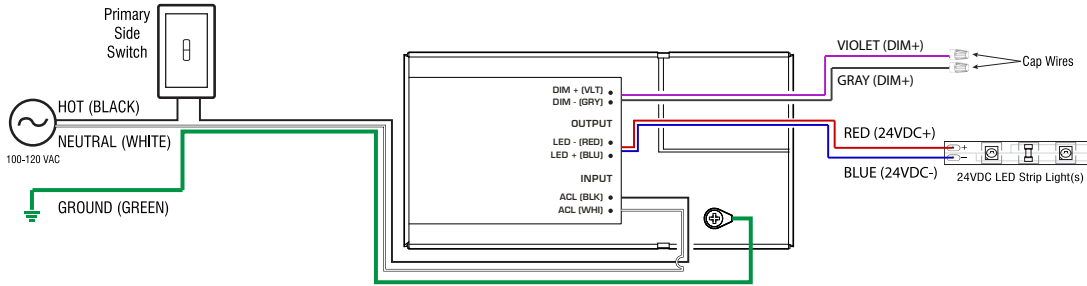

ULV36

WIRING OPTIONS

PRIMARY SIDE DIMMING (120V ONLY)

PRIMARY SIDE SWITCHING (120-277V)

SECONDARY SIDE DIMMING (0-10V)

SECONDARY SIDE DIMMING (DMX)