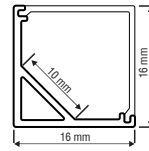

CH-506-A

External Width	17.1 mm (11/16")
Internal Width	12.7 mm (1/2")
Height	7.9 mm (5/16")
Shield Height	13.9 mm (9/16")

CH-202

External Width	16 mm (5/8")
Internal Width	13.1 mm (1/2")
Height	15.3 mm (5/8")
Pivot Clip Height @ 90°	27 mm (1-1/16")

CH-211

External Width	19.5 mm (3/4")
Internal Width	16.9 mm (11/16")
Height	12.4 mm (1/2")
Pivot Clip Height @ 90°	28.5 mm (1-1/8")

CH-222

External Width	23.5 mm (15/16")
Internal Width	20.3 mm (13/16")
Height	15.1 mm (9/16")
Pivot Clip Height @ 90°	29.4 mm (1-3/16")

CH-228-N

External Width	35 mm (1-3/8")
Internal Width	31.2 mm (1-1/4")
Height	25.4 mm (1")

CHANNEL PROFILE

2 OF 4

CH-607

External Width	18.3 mm (3/4")
Internal Width	14.1 mm (9/16")
Height	18.3 mm (3/4")

CH-006 (R)

External Width	16 mm (5/8")
Internal Width	10 mm (3/8")
Height	16 mm (5/8")

CH-006 (S)

External Width	16 mm (5/8")
Internal Width	10 mm (3/8")
Height	16 mm (5/8")

CH-011 (R)

External Width	19.7 mm (3/4")
Internal Width	16.9 mm (11/16")
Height	20.2 mm (13/16")