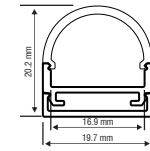

CH-211

External Width	19.5 mm (3/4")
Internal Width	16.9 mm (11/16")
Height	12.4 mm (1/2")
Pivot Clip Height @ 90°	28.5 mm (1-1/8")

CH-222

External Width	23.5 mm (15/16")
Internal Width	20.3 mm (13/16")
Height	15.1 mm (9/16")
Pivot Clip Height @ 90°	29.4 mm (1-3/16")

CH-228-N

External Width	35 mm (1-3/8")
Internal Width	31.2 mm (1-1/4")
Height	25.4 mm (1")

CHANNEL PROFILE

2 OF 4

CH-607

External Width	18.3 mm (3/4")
Internal Width	14.1 mm (9/16")
Height	18.3 mm (3/4")

CH-006 (R)

External Width	16 mm (5/8")
Internal Width	10 mm (3/8")
Height	16 mm (5/8")

CH-006 (S)

External Width	16 mm (5/8")
Internal Width	10 mm (3/8")
Height	16 mm (5/8")

CH-011 (R)

External Width	19.7 mm (3/4")
Internal Width	16.9 mm (11/16")
Height	20.2 mm (13/16")

CH-011 (S)

External Width	19.7 mm (3/4")
Internal Width	16.9 mm (11/16")
Height	20 mm (13/16")

CH-016 (R)

External Width	30 mm (1-3/16")
Internal Width	20.2 mm (13/16")
Height	30 mm (1-3/16")

CH-016 (S)

External Width	30 mm (1-3/16")
Internal Width	20.2 mm (13/16")
Height	30 mm (1-3/16")