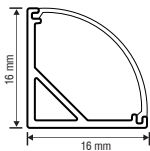

CH-211

External Width	19.5 mm (3/4")
Internal Width	16.9 mm (11/16")
Height	12.4 mm (1/2")
Pivot Clip Height @ 90°	28.5 mm (1-1/8")

CH-222

External Width	23.5 mm (15/16")
Internal Width	20.3 mm (13/16")
Height	15.1 mm (9/16")
Pivot Clip Height @ 90°	29.4 mm (1-3/16")

CH-228-N

External Width	35 mm (1-3/8")
Internal Width	31.2 mm (1-1/4")
Height	25.4 mm (1")

CHANNEL PROFILE

2 OF 4

CH-607

External Width	18.3 mm (3/4")
Internal Width	14.1 mm (9/16")
Height	18.3 mm (3/4")

CH-006 (R)

External Width	16 mm (5/8")
Internal Width	10 mm (3/8")
Height	16 mm (5/8")

CH-006 (S)

External Width	16 mm (5/8")
Internal Width	10 mm (3/8")
Height	16 mm (5/8")

CH-011 (R)

External Width	19.7 mm (3/4")
Internal Width	16.9 mm (11/16")
Height	20.2 mm (13/16")

CH-011 (S)

External Width	19.7 mm (3/4")
Internal Width	16.9 mm (11/16")
Height	20 mm (13/16")

CH-016 (R)

External Width	30 mm (1-3/16")
Internal Width	20.2 mm (13/16")
Height	30 mm (1-3/16")

CH-016 (S)

External Width	30 mm (1-3/16")
Internal Width	20.2 mm (13/16")
Height	30 mm (1-3/16")