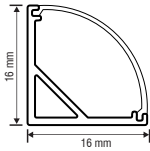

CH-211

External Width	19.5 mm (3/4")
Internal Width	16.9 mm (11/16")
Height	12.4 mm (1/2")
Pivot Clip Height @ 90°	28.5 mm (1-1/8")

CH-222

External Width	23.5 mm (15/16")
Internal Width	20.3 mm (13/16")
Height	15.1 mm (9/16")
Pivot Clip Height @ 90°	29.4 mm (1-3/16")

CH-228-N

External Width	35 mm (1-3/8")
Internal Width	31.2 mm (1-1/4")
Height	25.4 mm (1")

CHANNEL PROFILE

2 OF 4

CH-607

External Width	18.3 mm (3/4")
Internal Width	14.1 mm (9/16")
Height	18.3 mm (3/4")

CH-006 (R)

External Width	16 mm (5/8")
Internal Width	10 mm (3/8")
Height	16 mm (5/8")

CH-006 (S)

External Width	16 mm (5/8")
Internal Width	10 mm (3/8")
Height	16 mm (5/8")

CH-011 (R)

External Width	19.7 mm (3/4")
Internal Width	16.9 mm (11/16")
Height	20.2 mm (13/16")

CH-011 (S)

External Width	19.7 mm (3/4")
Internal Width	16.9 mm (11/16")
Height	20 mm (13/16")

CH-016 (R)

External Width	30 mm (1-3/16")
Internal Width	20.2 mm (13/16")
Height	30 mm (1-3/16")

CH-016 (S)

External Width	30 mm (1-3/16")
Internal Width	20.2 mm (13/16")
Height	30 mm (1-3/16")