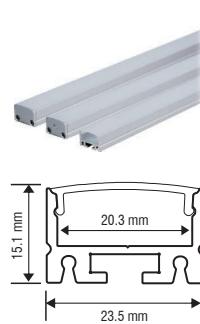

CH-506-A

External Width	17.1 mm (11/16")
Internal Width	12.7 mm (1/2")
Height	7.9 mm (5/16")
Shield Height	13.9 mm (9/16")

CH-202

External Width	16 mm (5/8")
Internal Width	13.1 mm (1/2")
Height	15.3 mm (5/8")
Pivot Clip Height @ 90°	27 mm (1-1/16")

CH-409

External Width	18 mm (11/16")
Internal Width	15 mm (9/16")
Height	13 mm (1/2")

CH-014-C

External Width	23.5 mm (15/16")
Internal Width	20 mm (13/16")
Height	10 mm (3/8")

CH-013-C

External Width	30.5 mm (1-3/16")
Internal Width	20 mm (13/16")
Height	10 mm (3/8")

CH-211

External Width	19.5 mm (3/4")
Internal Width	16.9 mm (11/16")
Height	12.4 mm (1/2")
Pivot Clip Height @ 90°	28.5 mm (1-1/8")

CH-222

External Width	23.5 mm (15/16")
Internal Width	20.3 mm (13/16")
Height	15.1 mm (9/16")
Pivot Clip Height @ 90°	29.4 mm (1-3/16")

CH-228-N

External Width	35 mm (1-3/8")
Internal Width	31.2 mm (1-1/4")
Height	25.4 mm (1")

CHANNEL PROFILE

2 OF 4

CH-607

External Width	18.3 mm (3/4")
Internal Width	14.1 mm (9/16")
Height	18.3 mm (3/4")

CH-006 (R)