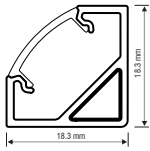

CH-211

External Width	19.5 mm (3/4")
Internal Width	16.9 mm (11/16")
Height	12.4 mm (1/2")
Pivot Clip Height @ 90°	28.5 mm (1-1/8")

CH-222

External Width	23.5 mm (15/16")
Internal Width	20.3 mm (13/16")
Height	15.1 mm (9/16")
Pivot Clip Height @ 90°	29.4 mm (1-3/16")

CH-228-N

External Width	35 mm (1-3/8")
Internal Width	31.2 mm (1-1/4")
Height	25.4 mm (1")

CHANNEL PROFILE

2 OF 4

CH-607

External Width	18.3 mm (3/4")
Internal Width	14.1 mm (9/16")
Height	18.3 mm (3/4")

CH-006 (R)

External Width	16 mm (5/8")
Internal Width	10 mm (3/8")
Height	16 mm (5/8")

CH-006 (S)

External Width	16 mm (5/8")
Internal Width	10 mm (3/8")
Height	16 mm (5/8")

CH-011 (R)

External Width	19.7 mm (3/4")
Internal Width	16.9 mm (11/16")
Height	20.2 mm (13/16")

CH-011 (S)

External Width	19.7 mm (3/4")
Internal Width	16.9 mm (11/16")
Height	20 mm (13/16")

CH-016 (R)

External Width	30 mm (1-3/16")
Internal Width	20.2 mm (13/16")
Height	30 mm (1-3/16")

CH-016 (S)

External Width	30 mm (1-3/16")
Internal Width	20.2 mm (13/16")
Height	30 mm (1-3/16")